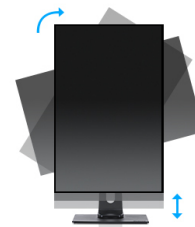

22" Full HD monitor with VA panel and a height adjustable stand

The ProLite XUB2294HSU featuring VA panel technology guarantees accurate and consistent colour reproduction with wide viewing angles. Triple input configuration (VGA, HDMI, DisplayPort) assures compatibility with many platforms. And the height adjustable stand with PIVOT function allows you to easily adjust the monitor position to your preferences making it a solid solution for both home and the office.

VA matrix

VA panel technology offers higher contrast, darker blacks and much better viewing angles than standard TN technology. The screen will look good no matter what angle you look at it.

HAS + Pivot

01 DISPLAY CHARACTERISTICS

Design	ultra slim
Diagonal	21.5", 54.6cm
Panel	VA, matte finish
Native resolution	1920 x 1080 @75Hz (HDMI&DisplayPort, 2.1 megapixel Full HD)
Aspect ratio	16:9
Panel brightness	250 cd/m ²
Static contrast	3000:1
Advanced contrast	80M:1
Response time (GTG)	4ms
Viewing zone	horizontal/vertical: 178°/178°, right/left: 89°/89°, up/down: 89°/89°
Colour support	16.7mIn (sRGB: 99%; NTSC: 72%)
Horizontal Sync	30 - 83kHz
Viewable area W x H	476 x 267.8mm, 18.7 x 10.5"
Pixel pitch	0.248mm
Colour	matte, white