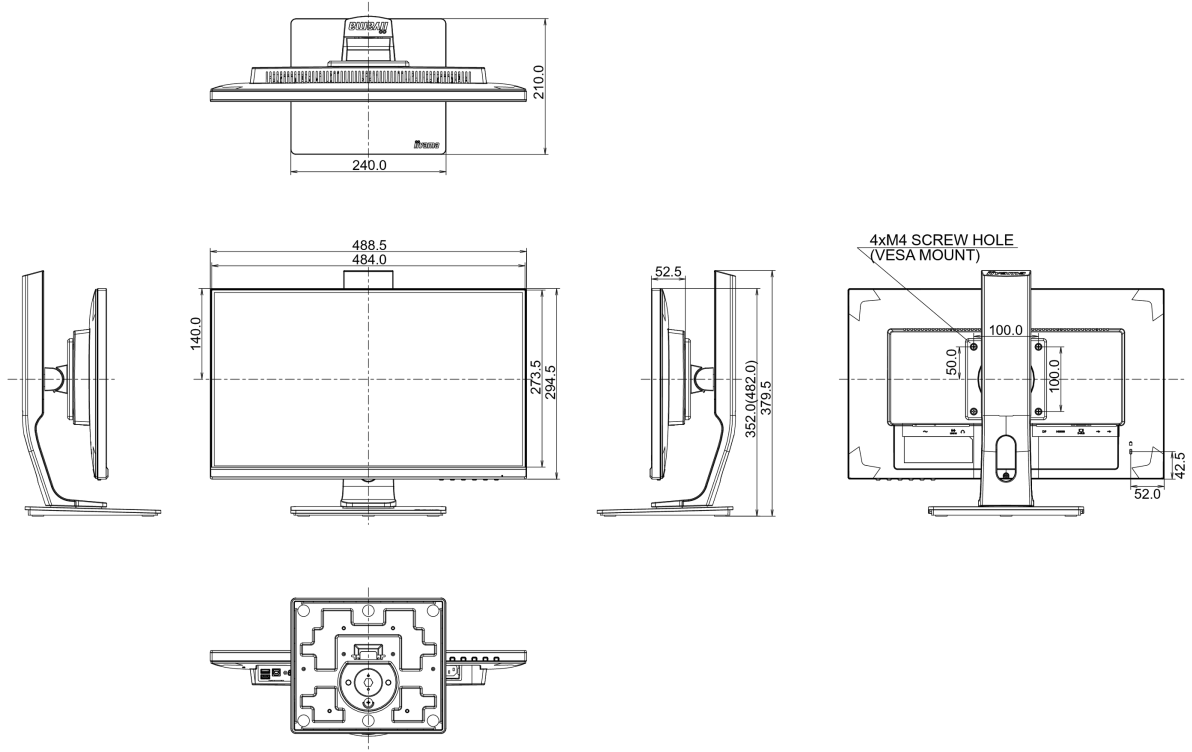

## 08 ÖLÇÜLER / AĞIRLIK

Ürün boyutları G x Y x D	488.5 x 352 (482) x 210mm
Ağırlık (kutu hariç)	4.7kg
EAN kodu	4948570117338

All trademarks and registered trademarks acknowledged. E & O E. Specification subject to change without notice. All LCD's comply with ISO-9241-307:2008 in connection with pixel defects.