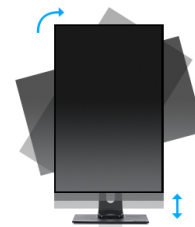

22" Full HD monitor with VA panel and a height adjustable stand

The ProLite XUB2294HSU featuring VA panel technology guarantees accurate and consistent colour reproduction with wide viewing angles. Triple input configuration (VGA, HDMI, DisplayPort) and a USB hub assure compatibility with many platforms. The height adjustable stand with PIVOT function allows you to easily adjust the monitor position to your preferences making it a solid solution for both home and the office.

VA

VA panel technology offers higher contrast, darker blacks and much better viewing angles than standard TN technology. The screen will look good no matter what angle you look at it.

HAS + Pivot

With a height adjustable stand you will create an ergonomic work posture and position that meets all health and safety requirements. This will not only prevent any health issues but will also increase your productivity. The pivot function allows the screen to rotate from landscape to portrait orientation. This functionality can be useful if the application requires more height than width.

01 DISPLAY CHARACTERISTICS

Design	ultra slim
Diagonal	21.5", 54.6cm
Panel	VA, matte finish
Native resolution	1920 x 1080 @75Hz (HDMI&DisplayPort, 2.1 megapixel Full HD)
Aspect ratio	16:9
Panel brightness	250 cd/m ²
Static contrast	3000:1
Advanced contrast	80M:1
Response time (GTG)	4ms
Viewing zone	horizontal/vertical: 178°/178°, right/left: 89°/89°, up/down: 89°/89°
Colour support	16.7mIn (sRGB: 99%; NTSC: 72%)
Horizontal Sync	30 - 83kHz
Viewable area W x H	476 x 267.8mm, 18.7 x 10.5"
Pixel pitch	0.248mm
Colour	matte, white