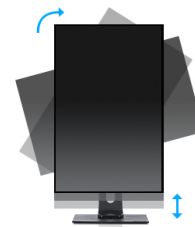

### 22" Full HD monitor with VA panel and a height adjustable stand

The ProLite XUB2294HSU featuring VA panel technology guarantees accurate and consistent colour reproduction with wide viewing angles. Triple input configuration (VGA, HDMI, DisplayPort) and a USB hub assure compatibility with many platforms. The height adjustable stand with PIVOT function allows you to easily adjust the monitor position to your preferences making it a solid solution for both home and the office.

VA

VA panel technology offers higher contrast, darker blacks and much better viewing angles than standard TN technology. The screen will look good no matter what angle you look at it.

HAS + Pivot

With a height adjustable stand you will create an ergonomic work posture and position that meets all health and safety requirements. This will not only prevent any health issues but will also increase your productivity. The pivot function allows the screen to rotate from landscape to portrait orientation. This functionality can be useful if the application requires more height than width.

## 01 DISPLAY CHARACTERISTICS

<b>Design</b>	ultra slim
<b>Diagonal</b>	21.5", 54.6cm
<b>Panel</b>	VA, matte finish
<b>Native resolution</b>	1920 x 1080 @75Hz (HDMI&DisplayPort, 2.1 megapixel Full HD)
<b>Aspect ratio</b>	16:9
<b>Panel brightness</b>	250 cd/m <sup>2</sup>
<b>Static contrast</b>	3000:1
<b>Advanced contrast</b>	80M:1
<b>Response time (GTG)</b>	4ms
<b>Viewing zone</b>	horizontal/vertical: 178°/178°, right/left: 89°/89°, up/down: 89°/89°
<b>Colour support</b>	16.7mIn (sRGB: 99%; NTSC: 72%)
<b>Horizontal Sync</b>	30 - 83kHz
<b>Viewable area W x H</b>	476 x 267.8mm, 18.7 x 10.5"
<b>Pixel pitch</b>	0.248mm
<b>Colour</b>	matte, white