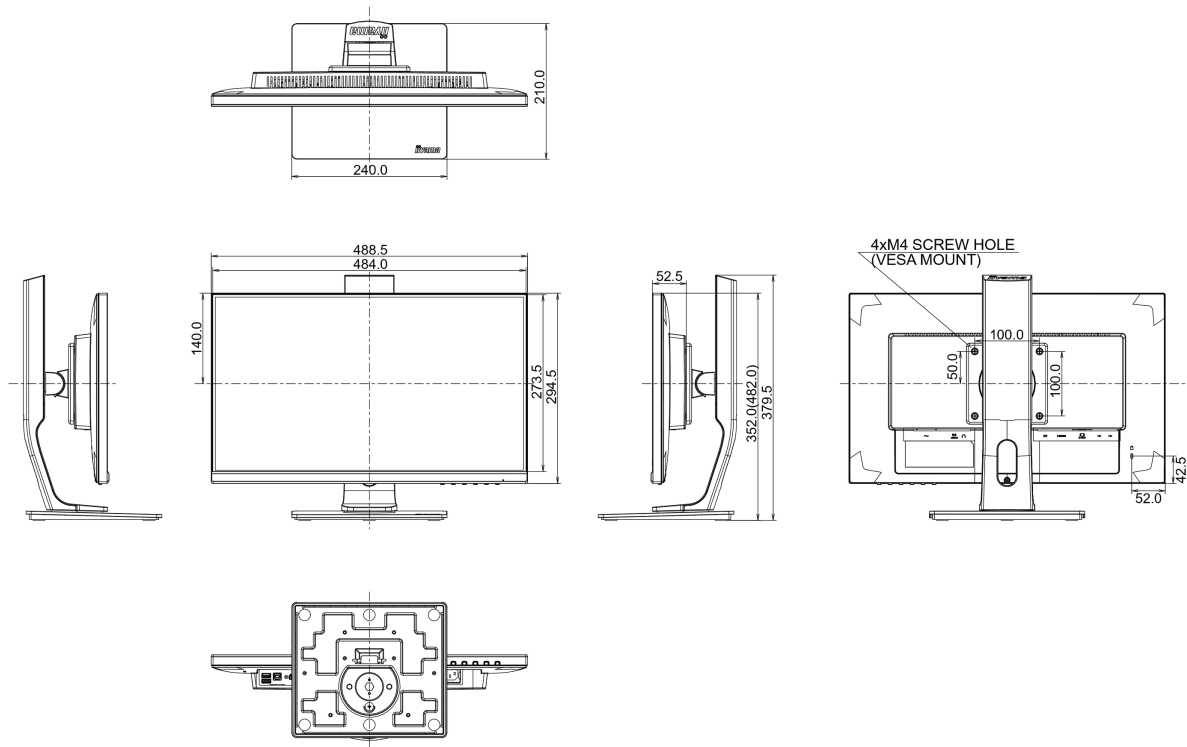

Storage temperature range

- 20°C - %2°C

05 ACCESSORIES INCLUDED

Cables

power, USB, HDMI

Other

quick start guide, safety guide

06 POWER MANAGEMENT

Power supply unit

internal

Power supply

AC 100 - 240V, 50/60Hz

Power usage

19W typical, 0.3W stand by, 0.26W off mode

07 SUSTAINABILITY

Regulations

TCO, CE, TÜV-GS, EAC, VCCI-B, PSE, RoHS support, ErP, WEEE, REACH

Energy efficiency class (Regulation (EU) 2017/1369)

E

REACH SVHC

above 0.1%: Lead

08 DIMENSIONS / WEIGHT

Product dimensions W x H x D

488.5 x 352 (482) x 210mm

Box dimensions W x H x D

690 x 370 x 190mm

Weight (without box)

4.7kg

EAN code

4948570116928