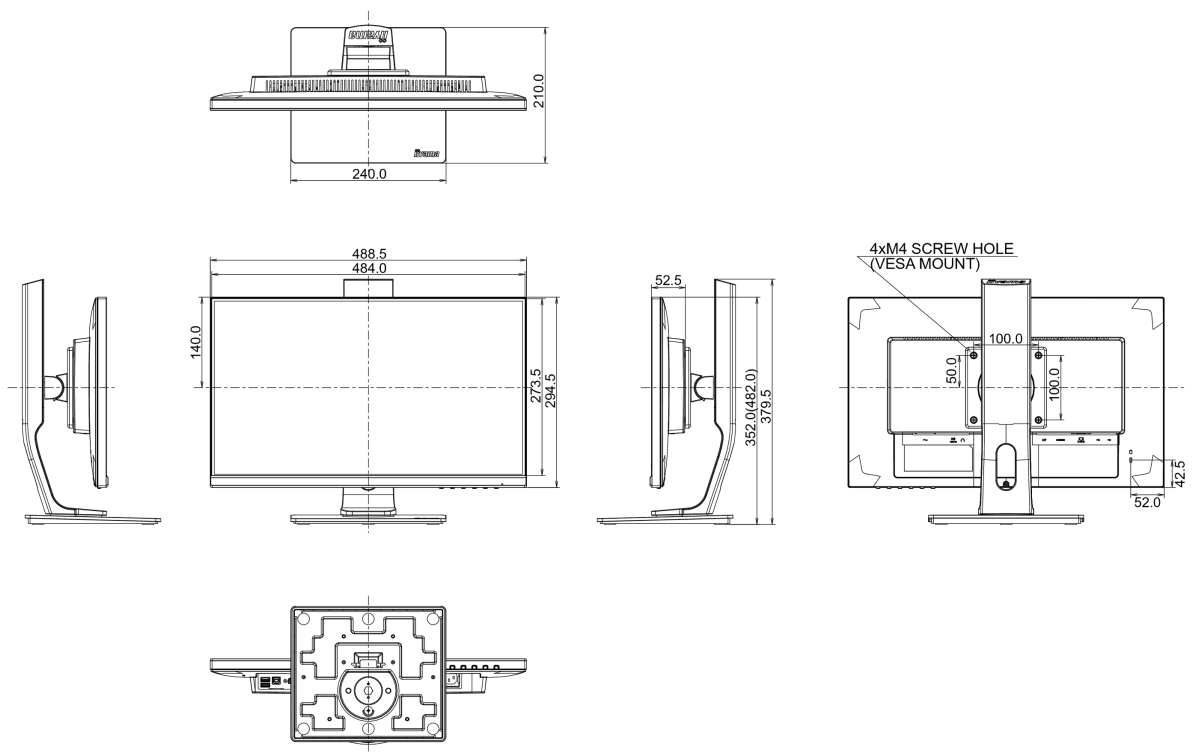

Storage temperature range

- 20°C - %2°C

05 ACCESSORIES INCLUDED

Cables

power, USB, HDMI

Other

quick start guide, safety guide

06 POWER MANAGEMENT

Power supply unit

internal

Power supply

AC 100 - 240V, 50/60Hz

Power usage

19W typical, 0.3W stand by, 0.26W off mode

07 SUSTAINABILITY

Regulations

TCO Certified, CE, TÜV-GS, EAC, VCCI-B, PSE, RoHS support, ErP, WEEE, REACH

Energy efficiency class (Regulation (EU) 2017/1369)

E

REACH SVHC

above 0.1%: Lead

08 DIMENSIONS / WEIGHT

Product dimensions W x H x D

488.5 x 352 (482) x 210mm

Box dimensions W x H x D

690 x 370 x 190mm

Weight (without box)

4.7kg

EAN code

4948570116928