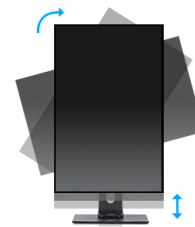

### 22" Full HD monitor with VA panel and a height adjustable stand

The ProLite XUB2294HSU featuring VA panel technology guarantees accurate and consistent colour reproduction with wide viewing angles. Triple input configuration (VGA, HDMI, DisplayPort) and a USB hub assure compatibility with many platforms. The height adjustable stand with PIVOT function allows you to easily adjust the monitor position to your preferences making it a solid solution for both home and the office.

VA

VA panel technology offers higher contrast, darker blacks and much better viewing angles than standard TN technology. The screen will look good no matter what angle you look at it.

HAS + Pivot

With a height adjustable stand you will create an ergonomic work posture and position that meets all health and safety requirements. This will not only prevent any health issues but will also increase your productivity. The pivot function allows the screen to rotate from landscape to portrait orientation. This functionality can be useful if the application requires more height than width.

## 01 DISPLAY CHARACTERISTICS

Design	ultra slim
Diagonal	21.5", 54.6cm
Panel	VA, matte finish
Native resolution	1920 x 1080 @75Hz (HDMI&DisplayPort, 2.1 megapixel Full HD)
Aspect ratio	16:9
Panel brightness	250 cd/m <sup>2</sup>
Static contrast	3000:1
Advanced contrast	80M:1
Response time (GTG)	4ms
Viewing zone	horizontal/vertical: 178°/178°, right/left: 89°/89°, up/down: 89°/89°
Colour support	16.7mIn (sRGB: 99%; NTSC: 72%)
Horizontal Sync	30 - 83kHz
Viewable area W x H	476 x 267.8mm, 18.7 x 10.5"
Pixel pitch	0.248mm
Colour	matte