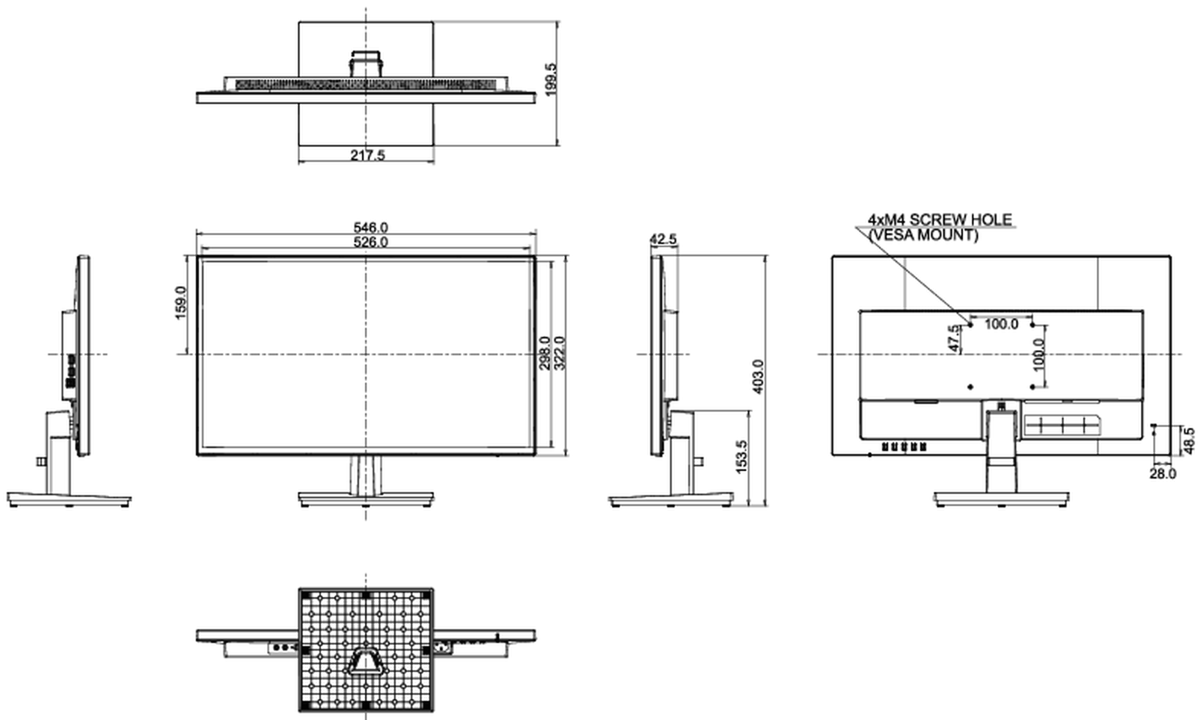

01 DISPLAY CHARACTERISTICS

Diagonal	23.6", 60cm
Panel	VA LED, matte finish
Native resolution	1920 x 1080 @75Hz (HDMI&DisplayPort, 2.1 megapixel Full HD)
Aspect ratio	16:9
Panel brightness	250 cd/m ²
Static contrast	3000:1
Advanced contrast	80M:1
Response time (GTG)	4ms
Viewing zone	horizontal/vertical: 178°/178°, right/left: 89°/89°, up/down: 89°/89°
Colour support	16.7mIn (sRGB: 99%; NTSC: 72%)
Horizontal Sync	30 - 80kHz
Viewable area W x H	521.3 x 293.2mm, 20.5 x 11.5"
Pixel pitch	0.272mm
Colour	matte

04 MECHANICAL

Display position adjustments	tilt
Tilt angle	21° up; 2° down
VESA mounting	100 x 100mm

05 ACCESSORIES INCLUDED

Cables	power, HDMI
Other	quick start guide, safety guide

06 POWER MANAGEMENT

Power supply unit	internal
Power supply	AC 100 - 240V, 50/60Hz
Power usage	22W typical, 0.4W stand by, 0.36W off mode

07 SUSTAINABILITY

Regulations	CE, TÜV-Bauart, EAC, RoHS support, ErP, WEEE, REACH
Energy efficiency class (Regulation (EU) 2017/1369)	F
REACH SVHC	above 0.1%: Lead

08 DIMENSIONS / WEIGHT

Product dimensions W x H x D	546 x 403 x 199.5mm
Box dimensions W x H x D	610 x 140 x 400mm
Weight (without box)	3.7kg
EAN code	4948570116683