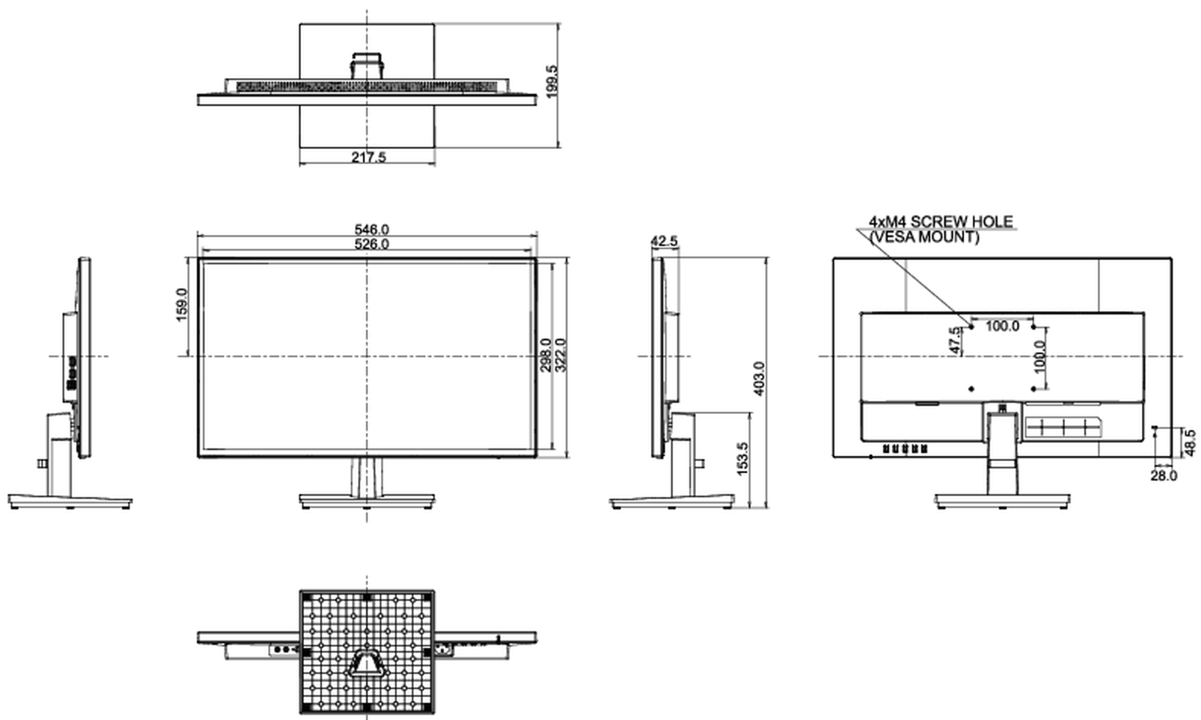

01 DISPLAY CHARACTERISTICS

Diagonal	23.6", 60cm
Panel	VA LED, matte finish
Native resolution	1920 x 1080 @75Hz (HDMI&DisplayPort, 2.1 megapixel Full HD)
Aspect ratio	16:9
Panel brightness	250 cd/m ²
Static contrast	3000:1
Advanced contrast	80M:1
Response time (GTG)	4ms
Viewing zone	horizontal/vertical: 178°/178°, right/left: 89°/89°, up/down: 89°/89°
Colour support	16.7mIn (sRGB: 99%; NTSC: 72%)
Horizontal Sync	30 - 80kHz
Viewable area W x H	521.3 x 293.2mm, 20.5 x 11.5"
Pixel pitch	0.272mm
Colour	matte

04 MECHANICAL

Display position adjustments	tilt
Tilt angle	21° up; 2° down
VESA mounting	100 x 100mm

05 ACCESSORIES INCLUDED

Cables	power, HDMI
Other	quick start guide, safety guide

06 POWER MANAGEMENT

Power supply unit	internal
Power supply	AC 100 - 240V, 50/60Hz
Power usage	22W typical, 0.4W stand by, 0.36W off mode

07 SUSTAINABILITY

Regulations	CE, TÜV-Bauart, EAC, RoHS support, ErP, WEEE, REACH
Energy efficiency class (Regulation (EU) 2017/1369)	F
REACH SVHC	above 0.1%: Lead

08 DIMENSIONS / WEIGHT

Product dimensions W x H x D	546 x 403 x 199.5mm
Box dimensions W x H x D	610 x 140 x 400mm
Weight (without box)	3.7kg
EAN code	4948570116683