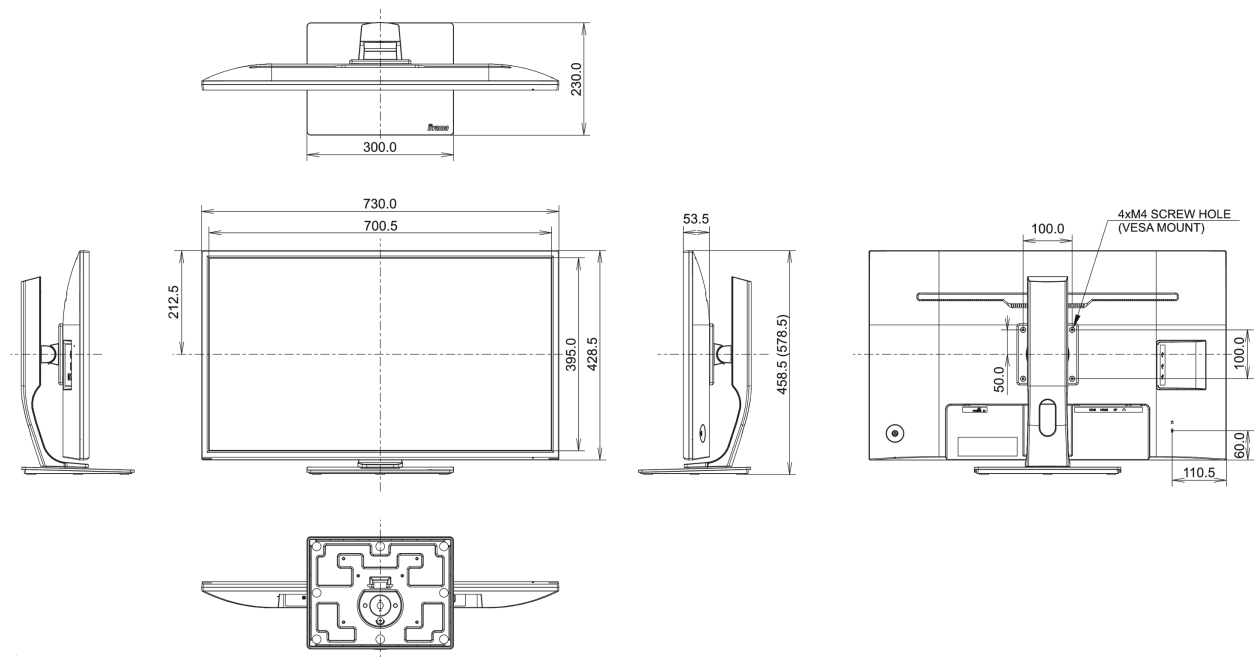

## 04 MECHANICAL

Display position adjustments	height, swivel, tilt
Height adjustment	130mm
Swivel stand	90°; 45° left; 45° right
Tilt angle	22° up; 3° down
VESA mounting	100 x 100mm

Operation temperature range	5°C - 35°C
Storage temperature range	- 20°C - 60°C

## 08 DIMENSIONS / WEIGHT

Product dimensions W x H x D	730 x 458.5 (578.5) x 230mm
Box dimensions W x H x D	810 x 215 x 509mm
Weight (without box)	8.9kg
EAN code	4948570116966