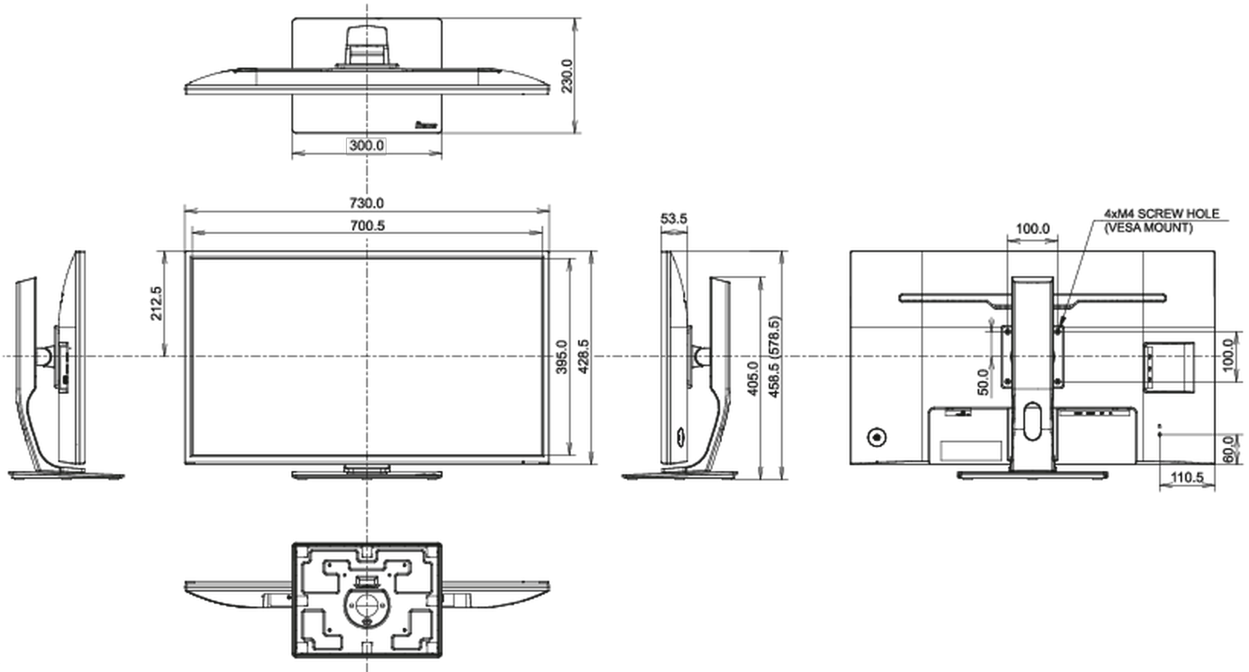

## 08 DIMENZIJE / TEŽINA

Dimenzije proizvoda Š x V x D 730 x 458.5 (578.5) x 230mm

Dimenzije kutije Š x V x D 810 x 215 x 509mm

Težina (bez kutije) 8.9kg

Težina (bez postolja) 6.2kg

EAN kod 4948570116966

All trademarks and registered trademarks acknowledged. E & O E. Specification subject to change without notice. All LCD's comply with ISO-9241-307:2008 in connection with pixel defects.