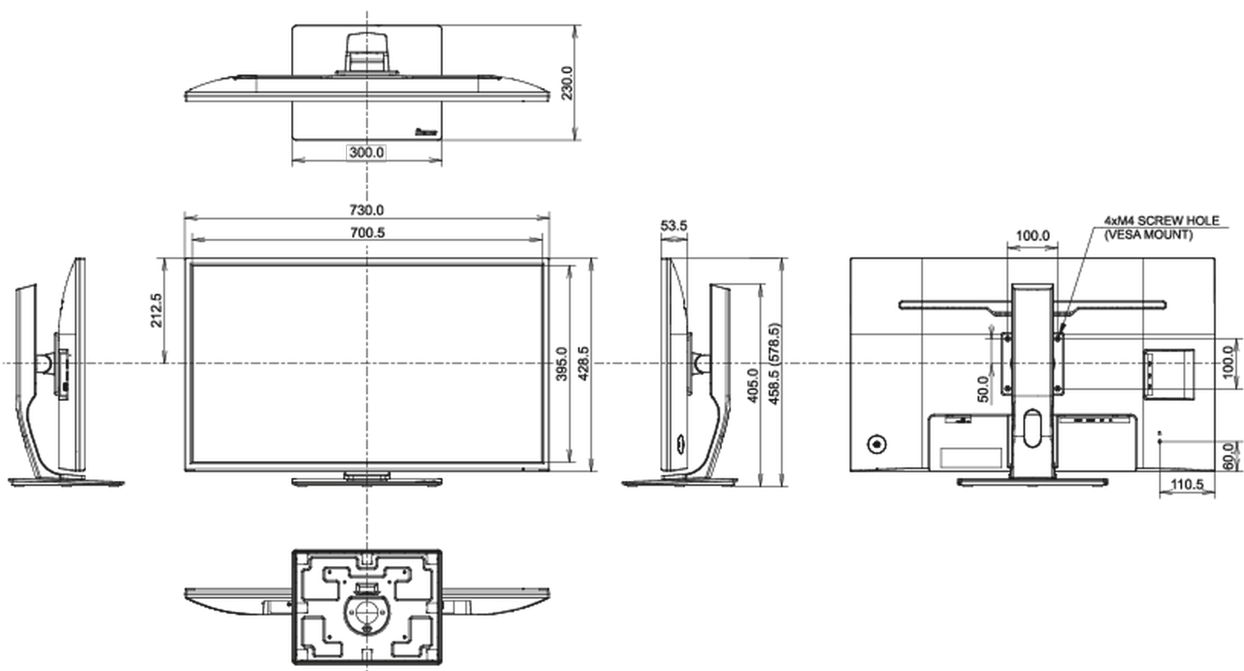

Storage temperature range

- 20°C - 60°C

05 ACCESSORIES INCLUDED

Cables

power, USB, HDMI, DP

Other

quick start guide, safety guide

06 POWER MANAGEMENT

Power supply unit

internal

Power supply

AC 100 - 240V, 50/60Hz

Power usage

47W typical, 0.5W stand by, 0.5W off mode

07 SUSTAINABILITY

Regulations

CE, TÜV-Bauart, EAC, VCCI-B, PSE, RoHS support, ErP, WEEE, EPEAT, REACH, UKCA

Energy efficiency class (Regulation (EU) 2017/1369)

G

REACH SVHC

above 0.1%: Lead

08 DIMENSIONS / WEIGHT

Product dimensions W x H x D

730 x 458.5 (578.5) x 230mm

Box dimensions W x H x D

810 x 215 x 509mm

Weight (without box)

8.9kg

Weight (without stand)

6.2kg

EAN code

4948570116966