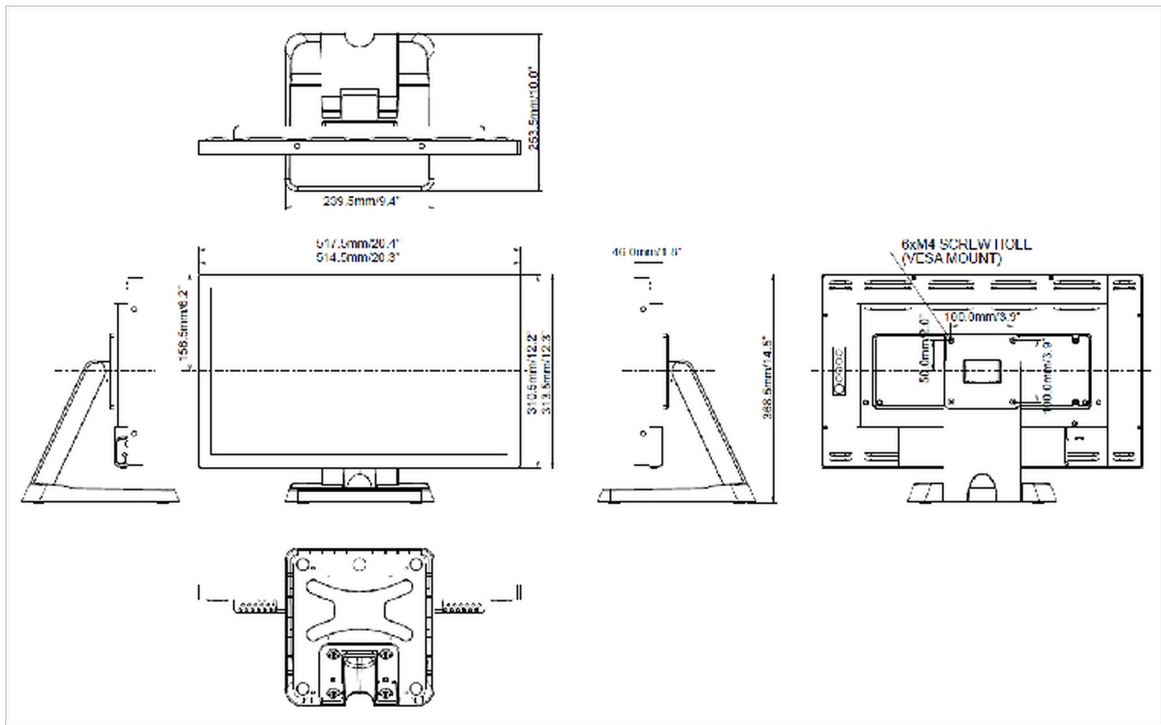

## 10 DIMENZIJE / TEŽINA

Dimenzije proizvoda Š x V x D	517.5 x 351.5 x 219mm
Dimenzije kutije Š x V x D	615 x 450 x 330mm
Težina (bez kutije)	6.6kg
EAN kod	4948570117178

All trademarks and registered trademarks acknowledged. E & O E. Specification subject to change without notice. All LCD's comply with ISO-9241-307:2008 in connection with pixel defects.