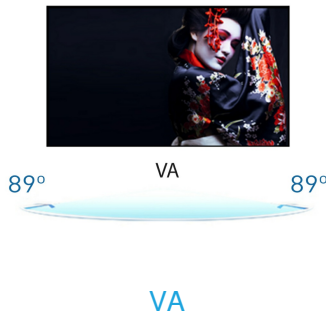

24" Full HD monitor with VA panel and a height adjustable stand

ProLite XB2474HS - a 24" LED backlit LCD Screen featuring VA panel technology, guarantees accurate and consistent colour reproduction with wide viewing angles. Triple input configuration (VGA, HDMI, DisplayPort) assures compatibility with many platforms. The monitor features a height adjustable stand with PIVOT function making it an excellent choice for Universities, Corporate and Financial Markets.

01 DISPLAY CHARACTERISTICS

Diagonal	23.6", 60cm
Panel	VA LED, matte finish
Native resolution	1920 x 1080 @75Hz (HDMI&DisplayPort, 2.1 megapixel Full HD)
Aspect ratio	16:9
Panel brightness	250 cd/m ²
Static contrast	3000:1
Advanced contrast	80M:1
Response time (GTG)	4ms
Viewing zone	horizontal/vertical: 178°/178°, right/left: 89°/89°, up/down: 89°/89°
Colour support	16.7mIn (sRGB: 99%; NTSC: 72%)
Horizontal Sync	30 - 80kHz
Viewable area W x H	521.3 x 293.2mm, 20.5 x 11.5"
Pixel pitch	0.272mm
Colour	matte

04 MECHANICAL

Display position adjustments	height, swivel, tilt, pivot (rotation both sides)
Height adjustment	130mm
Rotation (PIVOT function)	90°
Swivel stand	90°; 45° left; 45° right
Tilt angle	21° up; 2° down
VESA mounting	100 x 100mm