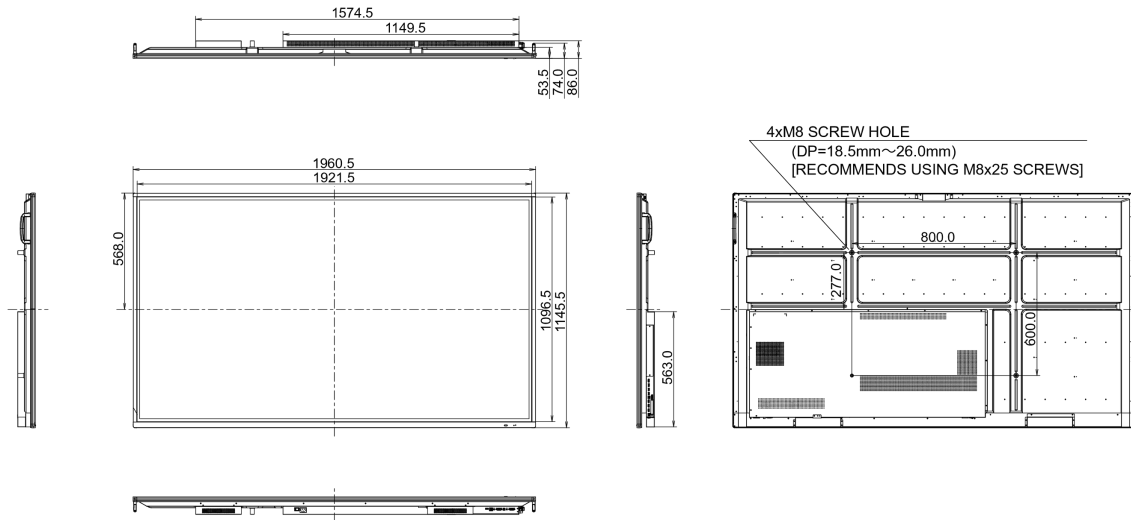

| | |
|------------------------------|---------------------|
| Product dimensions W x H x D | 1961 x 1145 x 86mm |
| Box dimensions W x H x D | 2123 x 1345 x 280mm |
| Weight (without box) | 68.4kg |
| Weight (with box) | 91kg |
| EAN code | 4948570117031 |