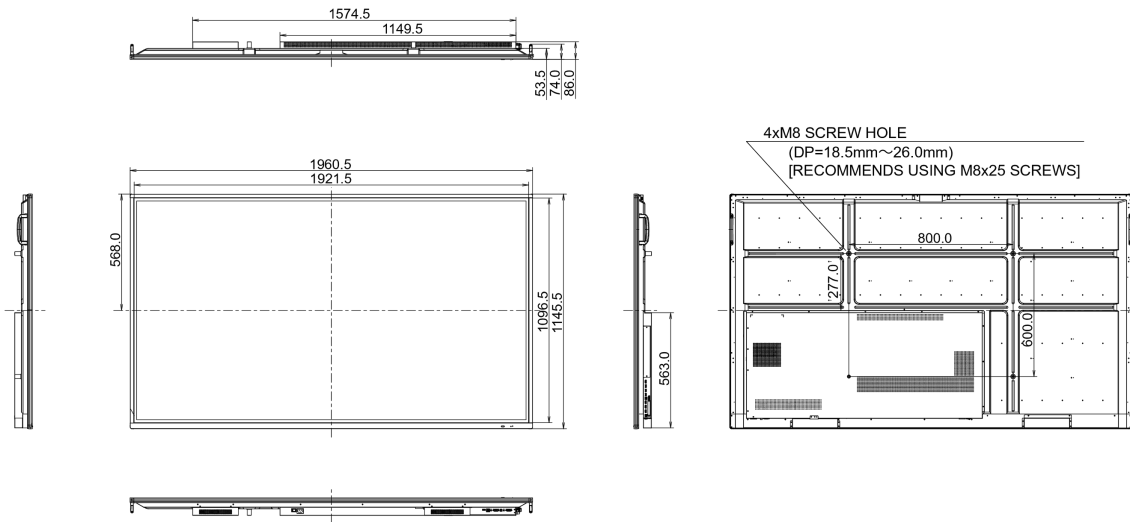

## 10 DIMENZIJE / TEŽINA

Dimenzije proizvoda Š x V x D	1961 x 1145 x 86mm
Dimenzije kutije Š x V x D	2123 x 1345 x 280mm
Težina (bez kutije)	68.4kg

Težina (sa kutijom)

91kg

EAN kod

4948570117031

All trademarks and registered trademarks acknowledged. E & O E. Specification subject to change without notice. All LCD's comply with ISO-9241-307:2008 in connection with pixel defects.