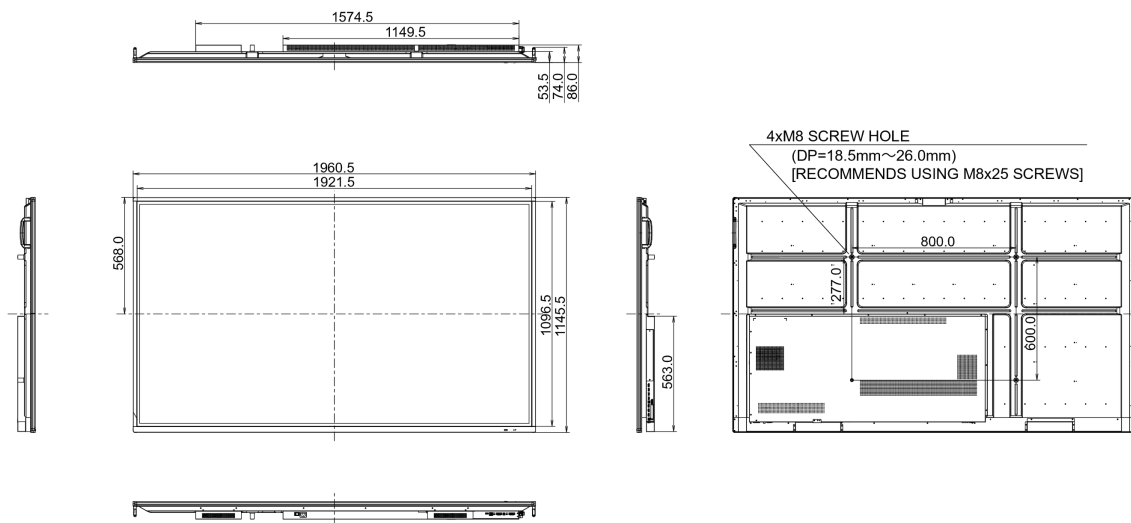

## 10 DIMENSIONS / WEIGHT

Product dimensions W x H x D	1961 x 1145 x 86mm
Box dimensions W x H x D	2123 x 1345 x 280mm
Weight (without box)	68.4kg
EAN code	4948570117031