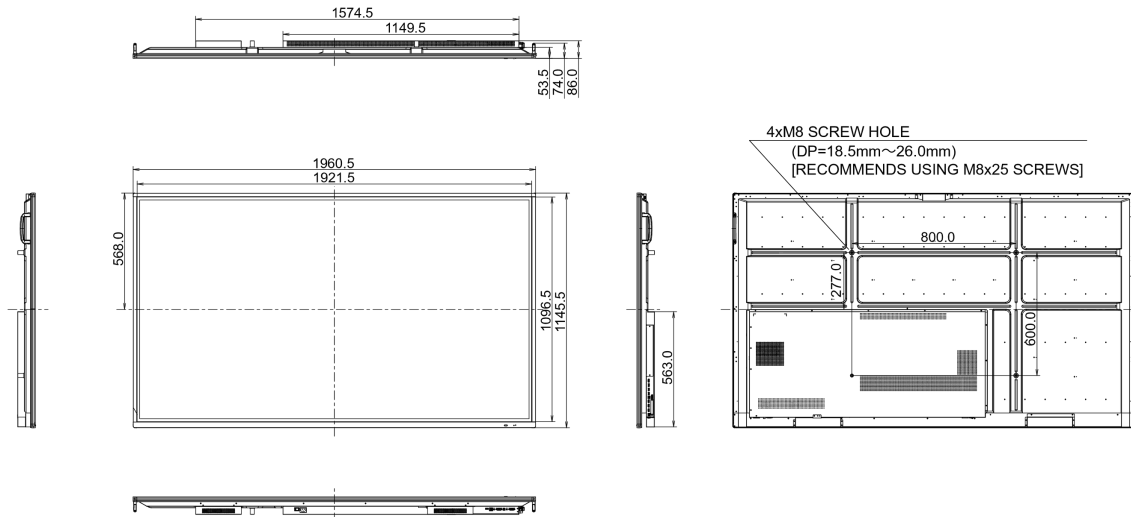

09 SUSTAINABILITY

Regulations	CB, CE, TÜV-Bauart, RoHS support, ErP, WEEE, CU, REACH
Energy efficiency class	C
Other	REACH SVHC above 0.1%: Lead

10 DIMENSIONS / WEIGHT

Product dimensions W x H x D	1961 x 1145 x 86mm
Box dimensions W x H x D	2123 x 1345 x 280mm
Weight (without box)	68.4kg
Weight (with box)	91kg
EAN code	4948570117031