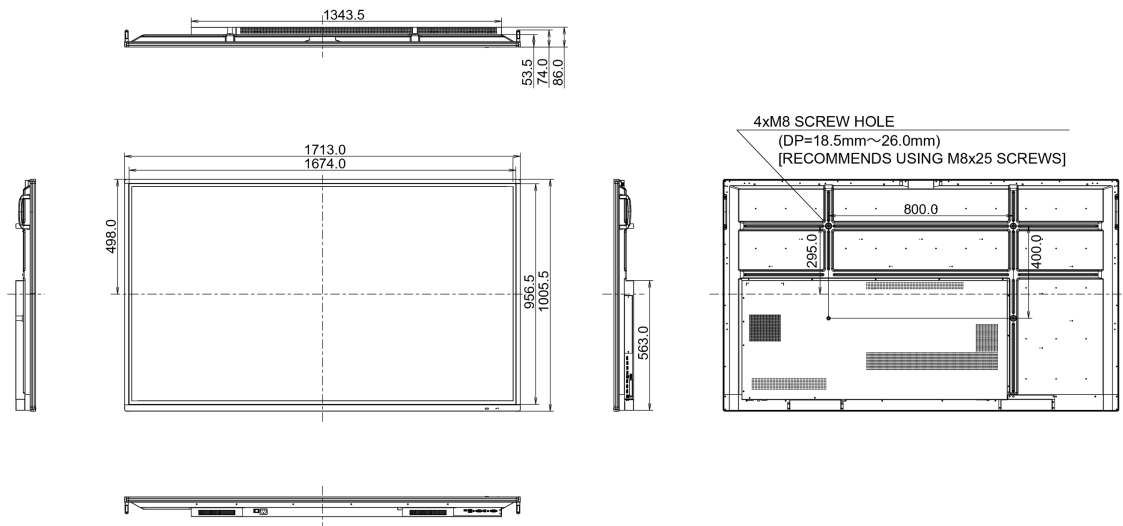

## 10 DIMENSIONS / WEIGHT

Product dimensions W x H x D	1713 x 1006 x 86mm
Box dimensions W x H x D	1930 x 1140 x 280mm
Weight (without box)	52.2kg
EAN code	4948570117024