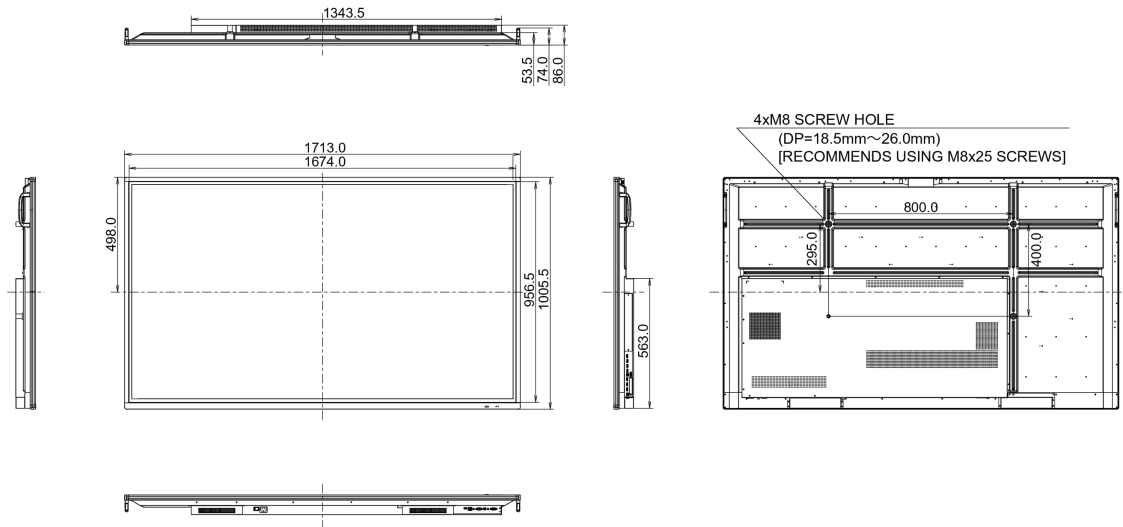

## 10 DIMENSIONS / WEIGHT

Product dimensions W x H x D	1713 x 1006 x 86mm
Box dimensions W x H x D	1930 x 1140 x 280mm
Weight (without box)	52.2kg
Weight (with box)	69kg
EAN code	4948570117024

© IIYAMA CORPORATION. ALL RIGHTS RESERVED