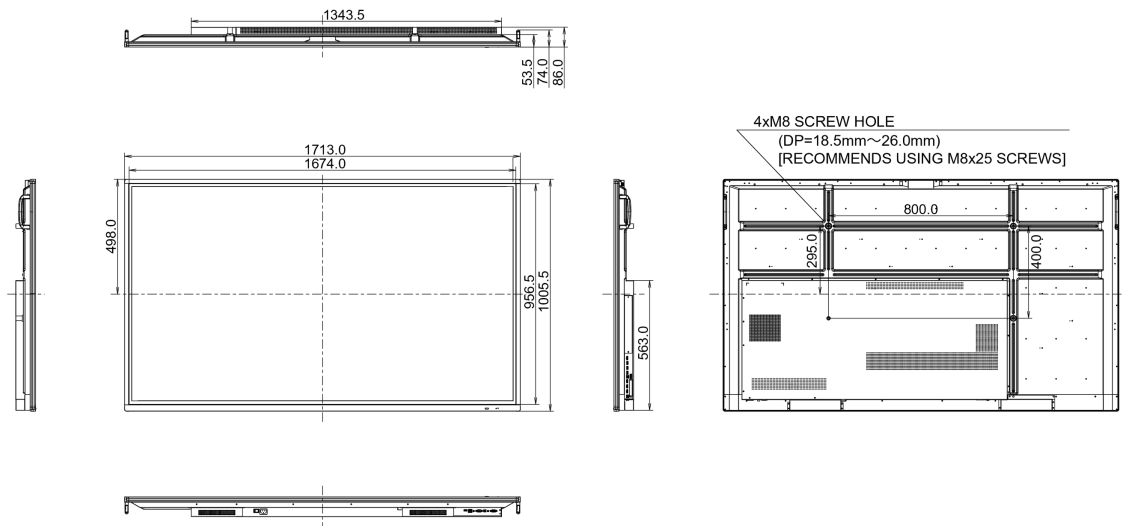

09 SUSTAINABILITY

Regulations	CB, CE, TÜV-Bauart, CU
Energy efficiency class	B
Other	REACH SVHC above 0.1%: Lead

10 DIMENSIONS / WEIGHT

Product dimensions W x H x D	1713 x 1006 x 86mm
Box dimensions W x H x D	1930 x 1140 x 280mm
Weight (without box)	52.2kg
EAN code	4948570117024