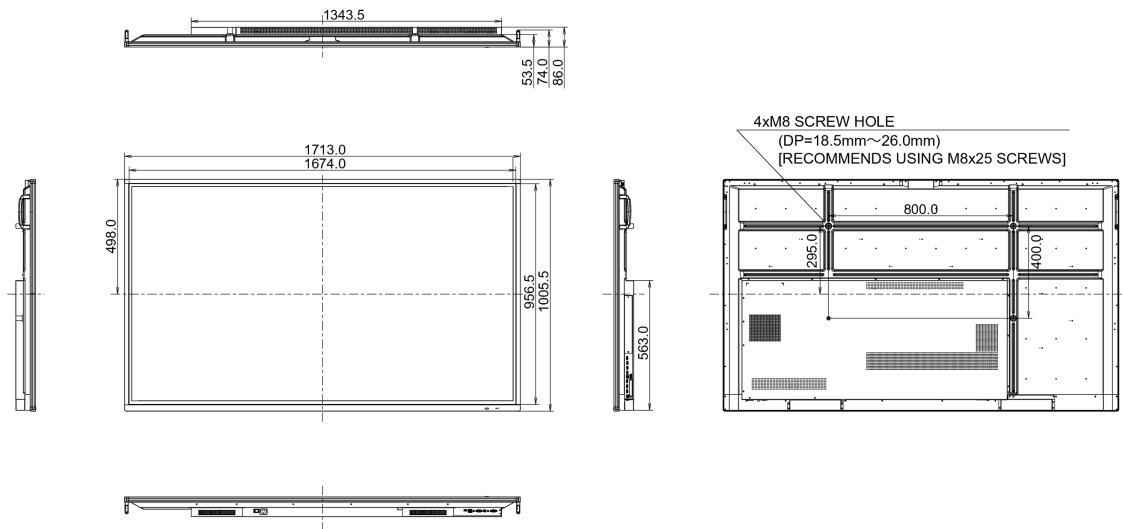

09 SUSTAINABILITY

Regulations	CB, CE, TÜV-Bauart, RoHS support, ErP, WEEE, CU, REACH
Energy efficiency class	B
Other	REACH SVHC above 0.1%: Lead

10 DIMENSIONS / WEIGHT

Product dimensions W x H x D	1713 x 1006 x 86mm
Box dimensions W x H x D	1930 x 1140 x 280mm
Weight (without box)	52.2kg
Weight (with box)	69kg
EAN code	4948570117024