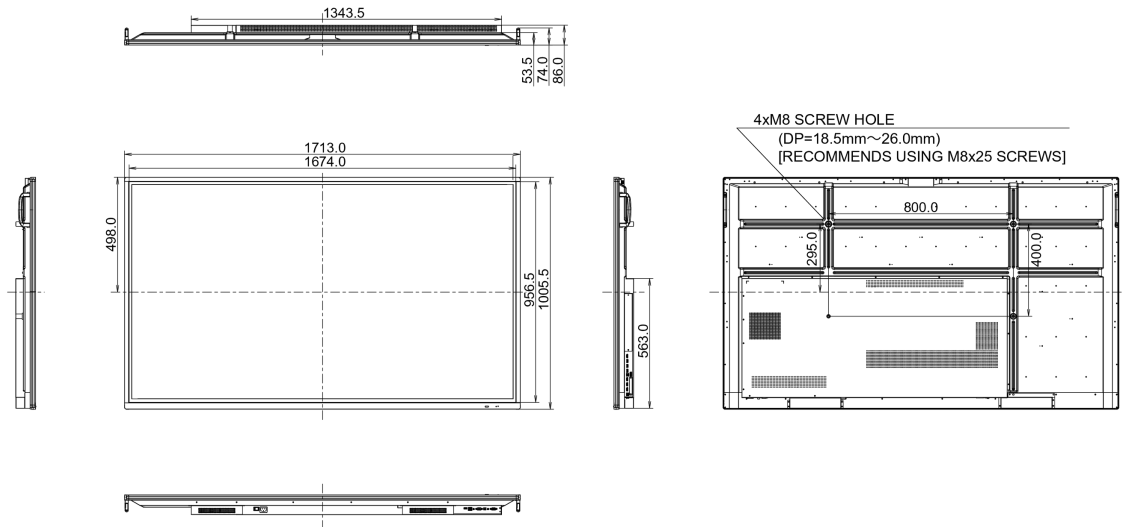

09 SUSTAINABILITY

Regulations	CB, CE, TÜV-Bauart, RoHS support, ErP, WEEE, CU, REACH
Energy efficiency class	B
Other	REACH SVHC above 0.1%: Lead

10 DIMENSIONS / WEIGHT

Product dimensions W x H x D	1713 x 1006 x 86mm
Box dimensions W x H x D	1930 x 1140 x 280mm
Weight (without box)	52.2kg
Weight (with box)	69kg
EAN code	4948570117024