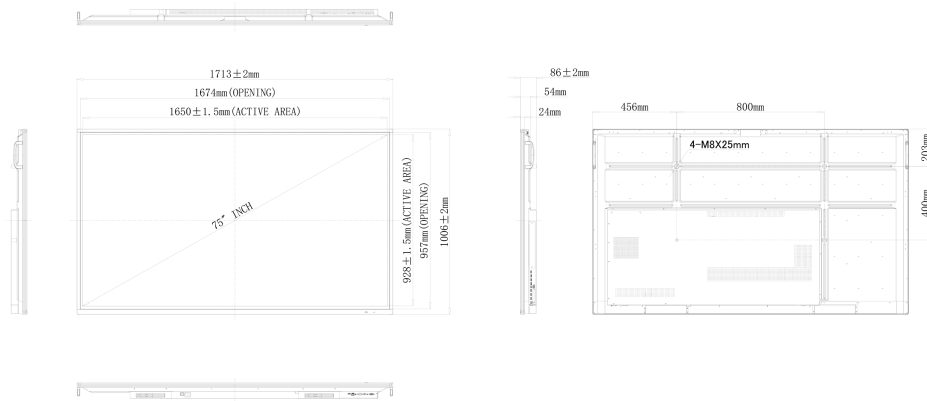

**Not suited for OPS Slot PC's.*

01 Resolution video, and almost any other type of content from an USB drive, online or internal memory.

Design	Thin bezel
Diagonal	74.5", 189,3cm
Panel	IPS Direct LED, AG coated glass
Native resolution	3840 x 2160 (8.3 megapixel 4K UHD)
Aspect ratio	16:9
Brightness	350 cd/m ² typical
Static contrast	1100:1 typical
Dynamic contrast	4000:1
Response time	6ms
Viewing zone	horizontal/vertical: 178°/178°, right/left: 89°/89°, up/down: 89°/89°
Colour support	1.07B 10bit
Horizontal Sync	30 - 80KHz
Vertical Sync	55 - 75Hz
Viewable area W x H	1649.66 x 927.94mm
Bezel colour and finish	black, matte

08 POWER MANAGEMENT

Power supply unit	internal
Power supply	AC 100 - 240V, 50/60Hz

09 SUSTAINABILITY

Regulations	CB, CE, TÜV-Bauart, ErP, WEEE, EPEAT, REACH
-------------	---

10 DIMENSIONS / WEIGHT

EAN code	4948570117024
----------	---------------