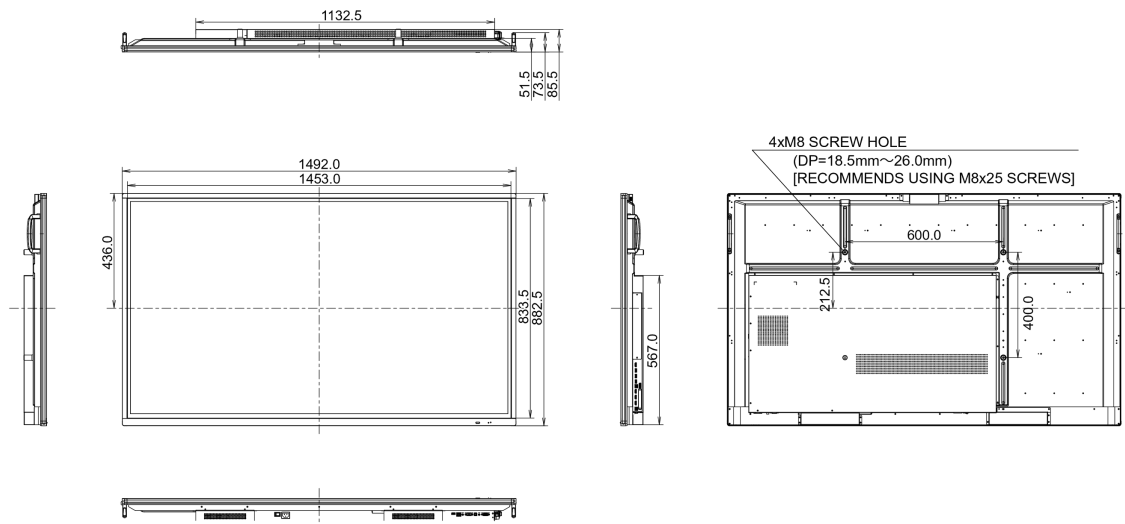

09 SUSTAINABILITY

Regulations	CB, CE, TÜV-Bauart, RoHS support, ErP, WEEE, CU, REACH
REACH SVHC	above 0.1%: Lead

10 DIMENSIONS / WEIGHT

Product dimensions W x H x D	1492 x 882 x 86mm
Box dimensions W x H x D	1697 x 1005 x 220mm
Weight (without box)	38.3kg
Weight (with box)	50kg
EAN code	4948570117017