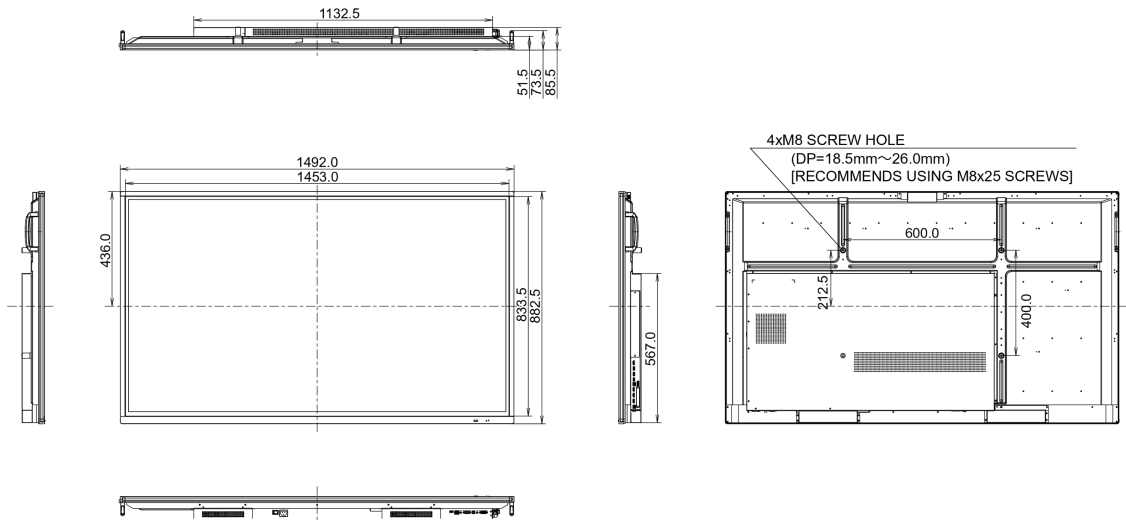

09 SUSTAINABILITY

Regulations	CB, CE, TÜV-Bauart, RoHS support, ErP, WEEE, CU, REACH
Energy efficiency class	B
Other	REACH SVHC above 0.1%: Lead

10 DIMENSIONS / WEIGHT

Product dimensions W x H x D	1492 x 882 x 86mm
Box dimensions W x H x D	1697 x 1005 x 220mm
Weight (without box)	38.3kg
Weight (with box)	50kg
EAN code	4948570117017