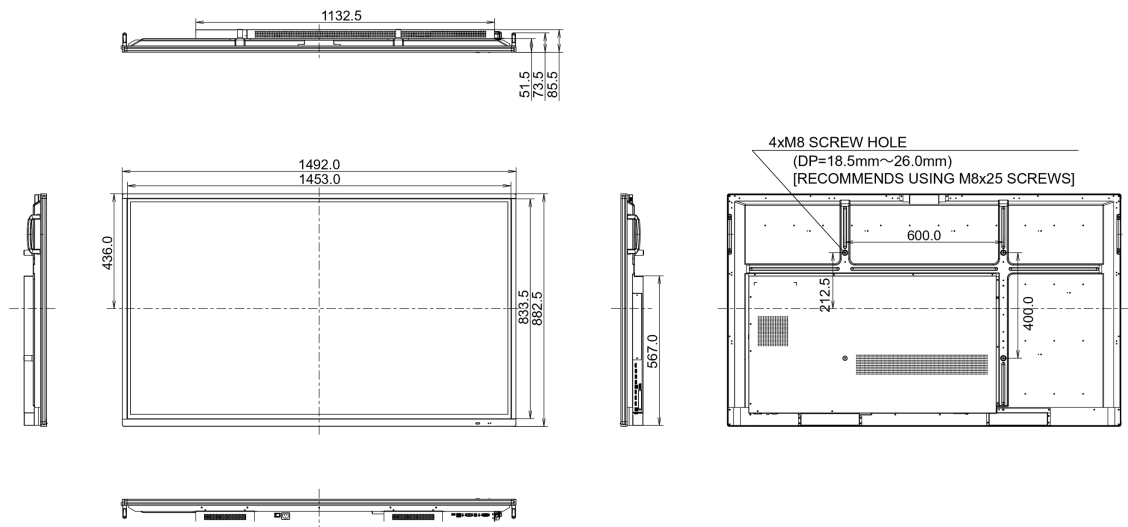

## 10 DIMENSIONS / WEIGHT

Product dimensions W x H x D	1492 x 882 x 86mm
Box dimensions W x H x D	1697 x 1005 x 220mm
Weight (without box)	38.3kg
EAN code	4948570117017