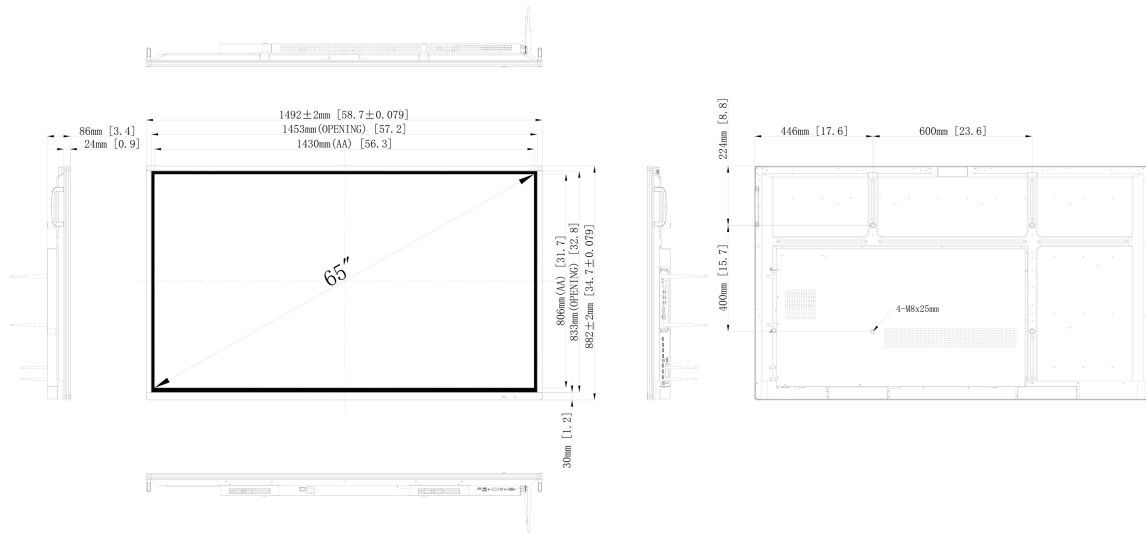

All trademarks and registered trademarks acknowledged. E & O E. Specification subject to change without notice. All LCD's comply with ISO-9241-307:2008 in connection with pixel defects.

© IIYAMA CORPORATION. ALL RIGHTS RESERVED