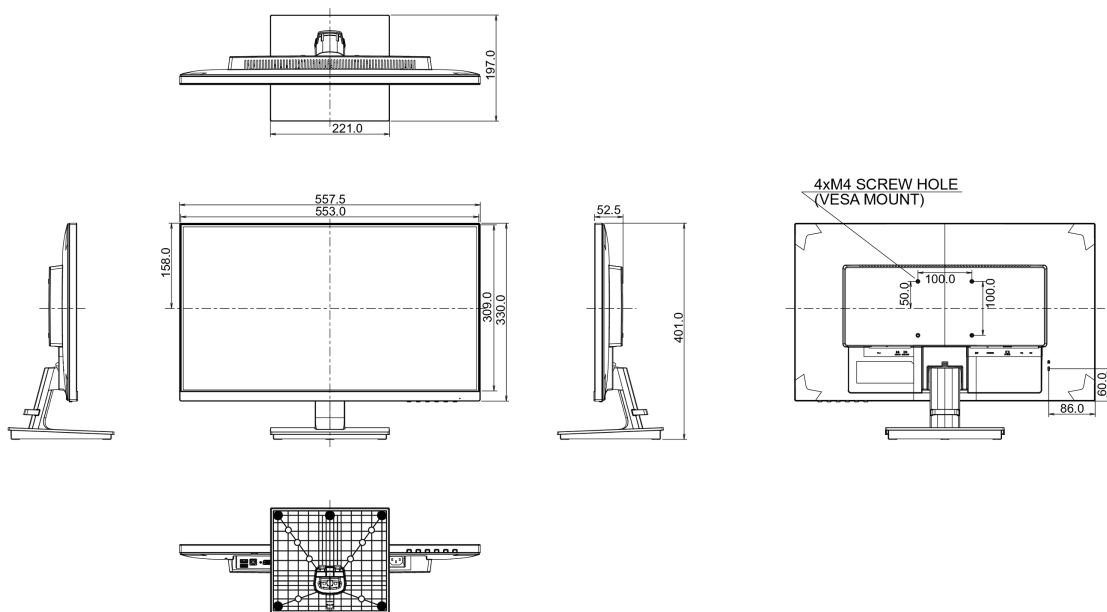

Other

quick start guide, safety guide

06 POWER MANAGEMENT

Power supply unit

internal

Power supply

AC 100 - 240V, 50/60Hz

Power usage

18W typical, 0.5W stand by, 0.5W off mode

07 SUSTAINABILITY

Regulations

TCO, CE, TÜV-GS, Energy Star , EPEAT, CU

Energy efficiency class

A+

08 DIMENSIONS / WEIGHT

Product dimensions W x H x D

557.5 x 401 x 197mm

Weight (without box)

4kg

EAN code

4948570115440

09 EU ENERGY EFFICIENCY LABEL

Manufacturer

iiyama

Model

ProLite E2591HSU-B1

Energy efficiency class

A+

Visible screen diagonal

62cm; 24.5"; (25" segment)

ON mode power consumption

19.6W

Annual energy consumption

29kWh/annum*