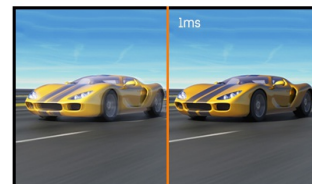

Full HD

With true 1920 x 1080p resolution your monitor is ready to display high definition images. This means you can accommodate more information on your screen; e.g. 60% more in comparison to a 1280 x 1024 monitor.

01 DISPLAY CHARACTERISTICS

Diagonal	24.5", 62.2cm
Panel	TN LED, matte finish
Native resolution	1920 x 1080 @75Hz (2.1 megapixel Full HD, HDMI&DisplayPort)
Aspect ratio	16:9
Brightness	250 cd/m ² typical
Static contrast	1000:1 typical
Advanced contrast	80M:1
Response time	1ms
Viewing zone	horizontal/vertical: 170°/160°, right/left: 85°/85°, up/down: 80°/80°
Colour support	16.7mIn 8bit (6bit + Hi-FRC) (sRGB: 99%; NTSC: 72%)
Horizontal Sync	30 - 80KHz
Vertical Sync	40 - 75Hz
Viewable area W x H	543.74 x 302.61mm, 21.4 x 11.9"
Pixel pitch	0.283mm
Colour	matte, black