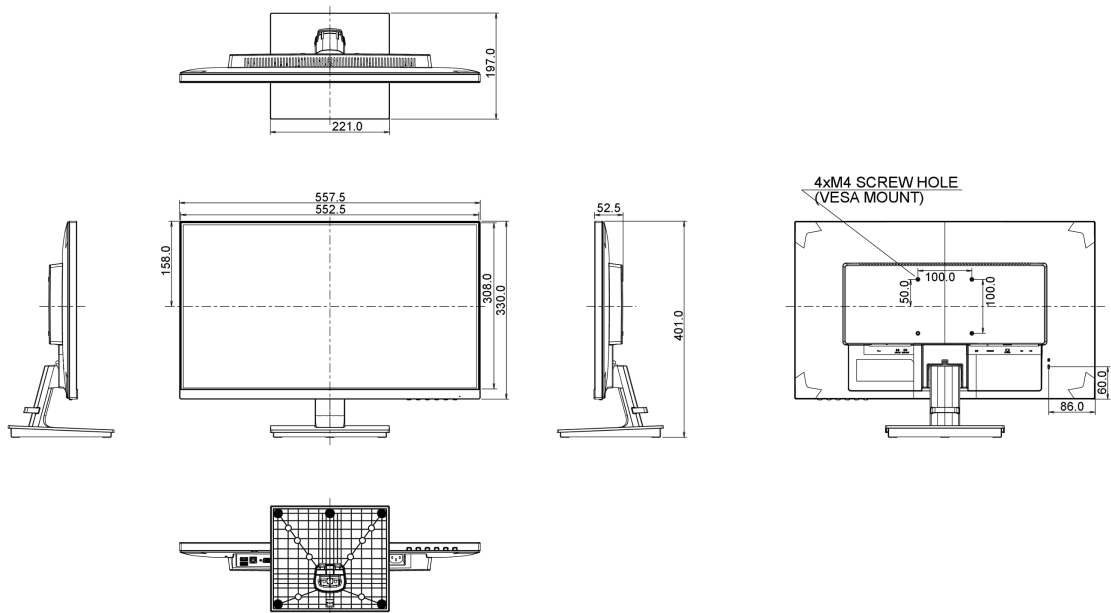

## 08 DIMENSIONS / WEIGHT

|                              |                     |
|------------------------------|---------------------|
| Product dimensions W x H x D | 557.5 x 401 x 197mm |
| Weight (without box)         | 4kg                 |
| EAN code                     | 4948570115440       |