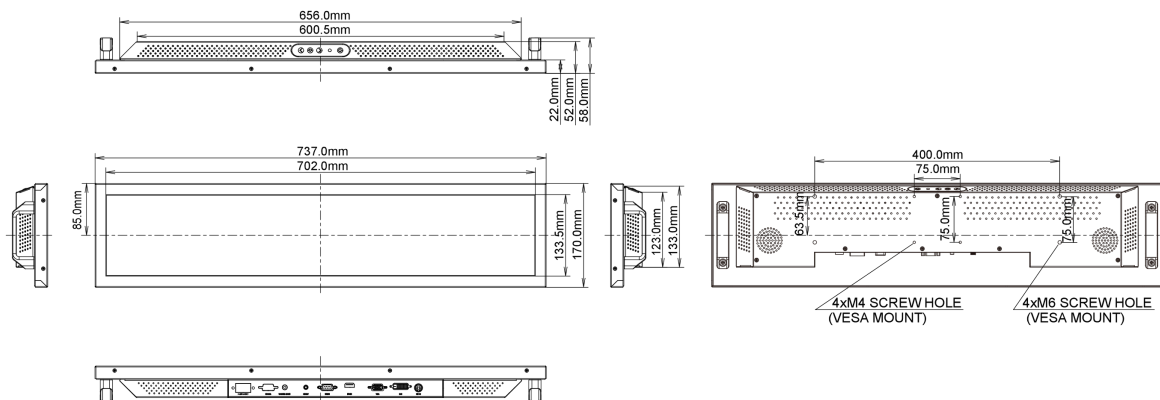

## 01 DISPLAY CHARACTERISTICS

Diagonal	28", 71,2cm
Panel	IPS LED, matte finish
Native resolution	1920 x 360 @60Hz (0.7 megapixel)
Aspect ratio	16:3
Brightness	1000 cd/m <sup>2</sup> typical
Static contrast	1000:1 typical
Response time	8ms
Viewing zone	horizontal/vertical: 178°/178°, right/left: 89°/89°, up/down: 89°/89°
Colour support	16.7mln 8bit
Horizontal Sync	30 - 83KHz
Vertical Sync	50 - 76Hz
Viewable area W x H	699.84 x 131.22mm, 27.6 x 5.2"
Bezel width (sides, top, bottom)	17.5 mm, 18.2mm, 18.2mm
Pixel pitch	0.1215 x 0.3645mm
Bezel colour and finish	black, matte

## 09 DIMENSIONS / WEIGHT

Product dimensions W x H x D	737 x 170 x 57.9mm
Weight (without box)	5.5kg
EAN code	4948570116881