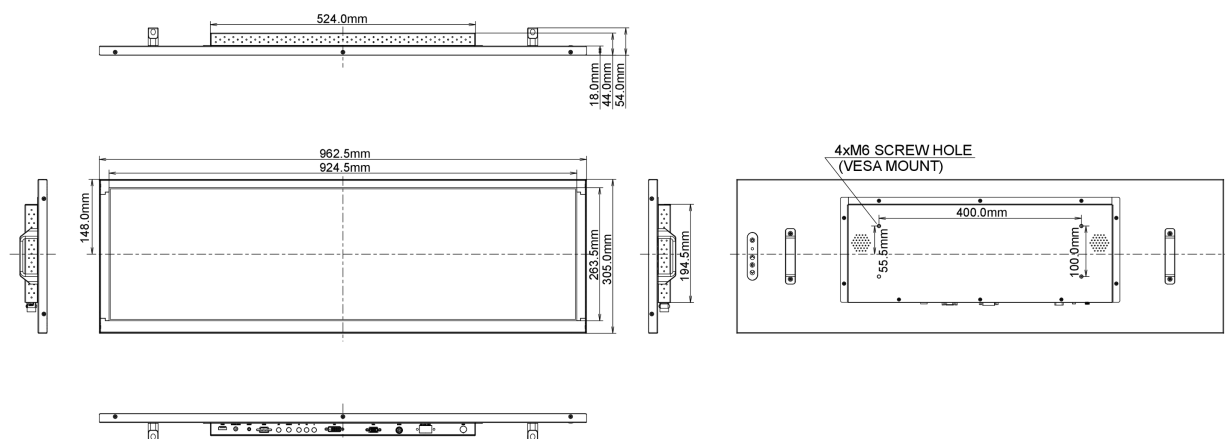

## 09 DIMENZIJE / TEŽINA

Dimenzije proizvoda Š x V x D	962.6 x 304.9 x 54.2mm
Težina (bez kutije)	8.8kg
EAN kod	4948570116881

*All trademarks and registered trademarks acknowledged. E & O E. Specification subject to change without notice. All LCD's comply with ISO-9241-307:2008 in connection with pixel defects.*