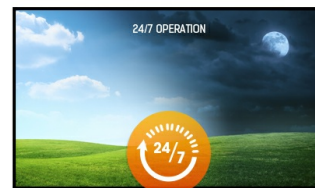

38" stretched digital signage display with 24/7 operating time, 1000cd/m² and landscape and portrait orientation

Give your sales promotions and your in-store displays maximum impact and visibility with the ProLite S3820HSB-B1. The S3820HSB is a 38" (1920x540) digital signage display that is ideally suited for retail, transportation, business and health care environments where a regular 16:9 display will not fit.

With a 24/7 operating time, landscape and portrait orientation and brightness of 1000cd/m², this display can be installed anyhow and anywhere you want, ensuring an optimal fit and maximum exposure. The S3820HSB is fanless, only weighs 8.8 kg and comes with two handles for easy handling and installation.

Full HD content

The 20-series stretched displays feature screen resolutions that are respectively 1/3 (28") and 1/2 (38") of the standard Full HD resolution (1920x1080). The content for these displays needs to be created in Full HD resolution with the part of the content that needs to be shown placed in the first 360 pixels for the S2820HSB-B1 and in the first 540 pixels for the S3820HSB-B1.

24/7

24/7 displays are designed for a continuous operation.

01 DISPLAY CHARACTERISTICS

Diagonal	38", 96.5cm
Panel	MVA LED, matte finish
Native resolution	1920 x 540 @60Hz (1.0 megapixel)
Aspect ratio	16:4.5
Panel brightness	1000 cd/m ²
Static contrast	4000:1
Response time (GTG)	8ms
Viewing zone	horizontal/vertical: 178°/178°, right/left: 89°/89°, up/down: 89°/89°
Colour support	16.7mIn 8bit
Horizontal Sync	30 - 83kHz
Viewable area W x H	919.3 x 258.5mm, 36.2 x 10.2"
Bezel width (sides, top, bottom)	19.1mm, 16.4mm, 25mm
Pixel pitch	0.1596 x 0.4788mm
Bezel colour and finish	black, matte