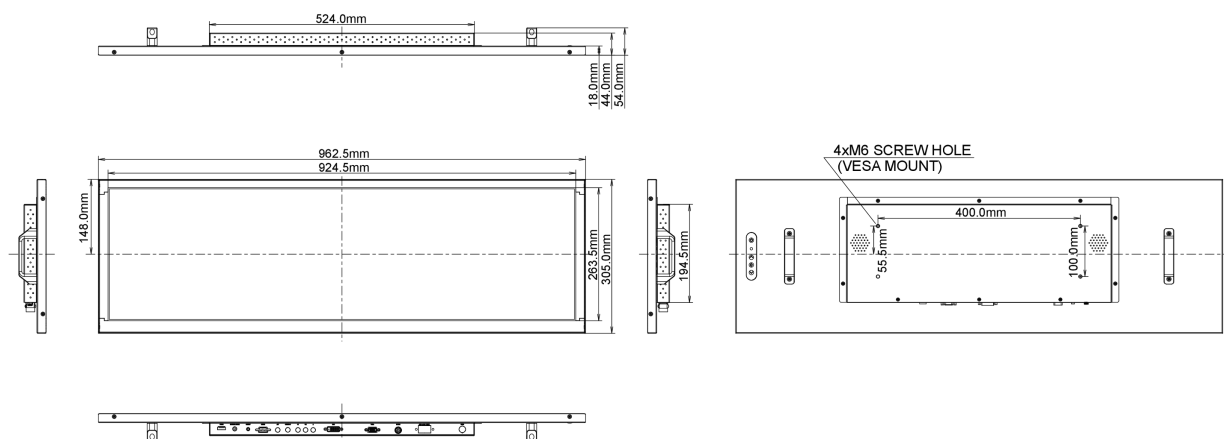

Cables	power, HDMI (1.8m), RS-232c
Guides	quick start guide, safety guide
Other	light sensor cable

07 POWER MANAGEMENT

Power supply unit	external
Power supply	DC 12 V
Power usage	42.5W typical, 0.5W stand by, 0.5W off mode

08 SUSTAINABILITY

Regulations	CB, CE, CU
Energy efficiency class	B
Other	REACH SVHC above 0.1%: Lead

09 DIMENSIONS / WEIGHT

Product dimensions W x H x D	962.6 x 304.9 x 54.2mm
Weight (without box)	8.8kg
EAN code	4948570116881