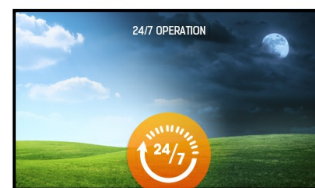

38" stretched digital signage display with 24/7 operating time, 1000cd/m² and landscape and portrait orientation

Give your sales promotions and your in-store displays maximum impact and visibility with the ProLite S3820HSB-B1. The S3820HSB is a 38" (1920x540) digital signage display that is ideally suited for retail, transportation, business and health care environments where a regular 16:9 display will not fit.

With a 24/7 operating time, landscape and portrait orientation and brightness of 1000cd/m², this display can be installed anyhow and anywhere you want, ensuring an optimal fit and maximum exposure. The S3820HSB is fanless, only weighs 8.8 kg and comes with two handles for easy handling and installation.

Full HD content

The 20-series stretched displays feature screen resolutions that are respectively 1/3 (28") and 1/2 (38") of the standard Full HD resolution (1920x1080). The content for these displays needs to be created in Full HD resolution with the part of the content that needs to be shown placed in the first 360 pixels for the S2820HSB-B1 and in the first 540 pixels for the S3820HSB-B1.

24/7

24/7 displays are designed for a continuous operation.

01 DISPLAY CHARACTERISTICS

Diagonal	38", 96.5cm
Panel	MVA LED, matte finish
Native resolution	1920 x 540 @60Hz (1.0 megapixel)
Aspect ratio	16:4.5
Brightness	1000 cd/m ² typical
Static contrast	4000:1 typical
Response time	8ms
Viewing zone	horizontal/vertical: 178°/178°, right/left: 89°/89°, up/down: 89°/89°
Colour support	16.7mln 8bit
Horizontal Sync	30 - 83KHz
Vertical Sync	50 - 76Hz
Viewable area W x H	919.3 x 258.5mm, 36.2 x 10.2"
Bezel width (sides, top, bottom)	19.1mm, 16.4mm, 25mm
Pixel pitch	0.1596 x 0.4788mm
Bezel colour and finish	black, matte