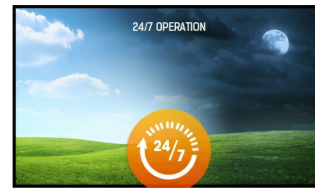

38" stretched digital signage display with 24/7 operating time, 1000cd/m² and landscape and portrait orientation

Give your sales promotions and your in-store displays maximum impact and visibility with the ProLite S3820HSB-B1. The S3820HSB is a 38" (1920x540) digital signage display that is ideally suited for retail, transportation, business and health care environments where a regular 16:9 display will not fit.

With a 24/7 operating time, landscape and portrait orientation and brightness of 1000cd/m², this display can be installed anyhow and anywhere you want, ensuring an optimal fit and maximum exposure. The S3820HSB is fanless, only weighs 8.8 kg and comes with two handles for easy handling and installation.

24/7

24/7 displeje jsou určeny pro nepřetržitý provoz.

01 CHARAKTERISTIKA OBRAZU

Úhlopříčka monitoru	38", 96.5cm
Panel	MVA LED s matnou povrchovou úpravou
Nativní rozlišení	1920 x 540 @60Hz (1.0 megapixel)
Formát obrazu	16:4.5
Jas	1000 cd/m ²
Kontrast	4000:1
Čas reakce (GTG)	8ms
Úhel sledování	horizontální/vertikální: 178°/178°, na parvo/na lefo: 89°/89°, nahoru/dolů: 89°/89°
Barevná podpora	16.7mln 8bit
Horizontalfrequenz	30 - 83kHz
Arbeitsfläche H x B	919.3 x 258.5mm, 36.2 x 10.2"
Šířka rámečků (strany, nahoře, dole)	19.1mm, 16.4mm, 25mm
Velikost bodů	0.1596 x 0.4788mm
Barva rámečku	černá, matná