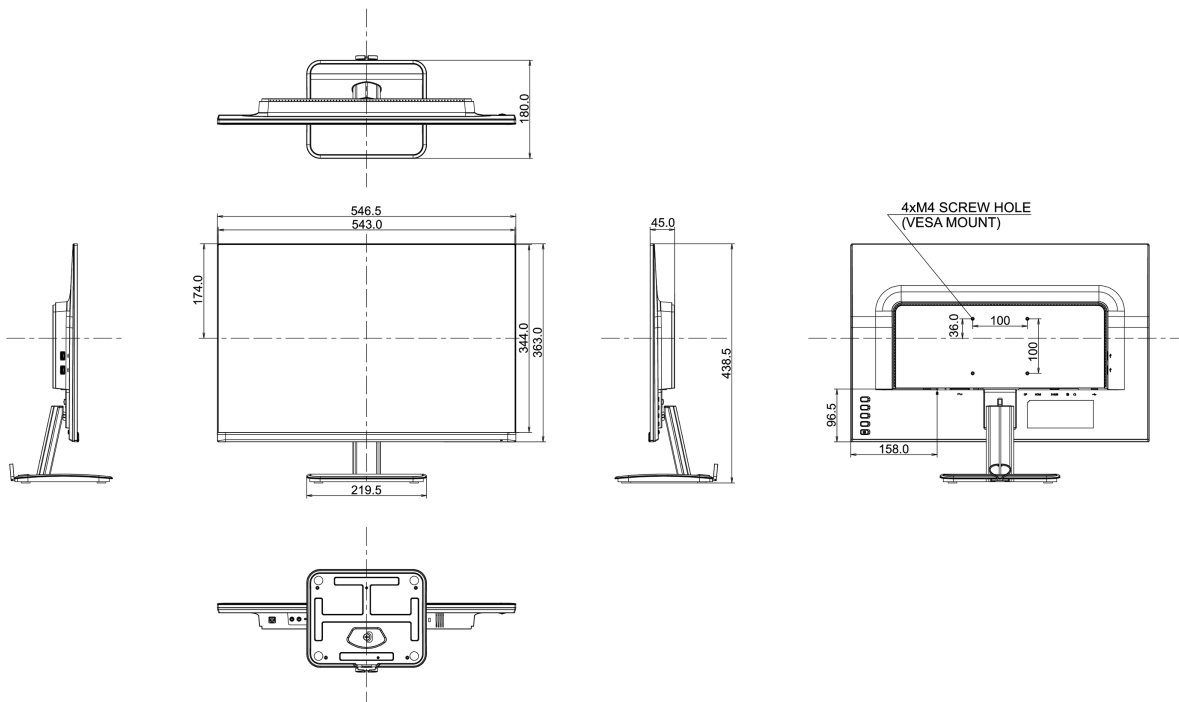

## 08 DIMENSIONS / WEIGHT

**Product dimensions W x H x D** 546.5 x 438.5 x 180mm

**Weight (without box)** 3.9kg

**EAN code** 4948570116720

XI/2595WSU

All trademarks and registered trademarks acknowledged. E & O E. Specification subject to change without notice. All LCD's comply with ISO-9241-307:2008 in connection with pixel defects.