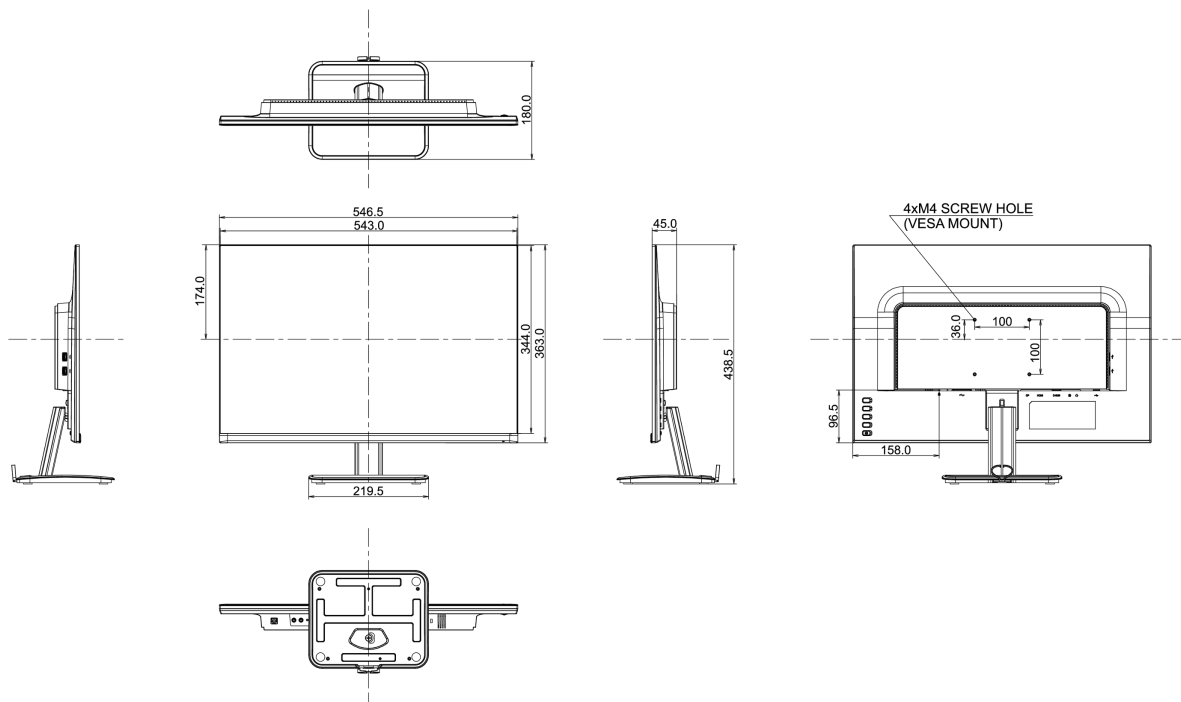

## 05 ACCESSORIES INCLUDED

Cables	power (1.8m), USB (1.8m), DP (1.8m)
Other	quick start guide, safety guide

## 08 DIMENSIONS / WEIGHT

Product dimensions W x H x D	546.5 x 438.5 x 180mm
Weight (without box)	3.9kg
EAN code	4948570116720

XU2595WSU