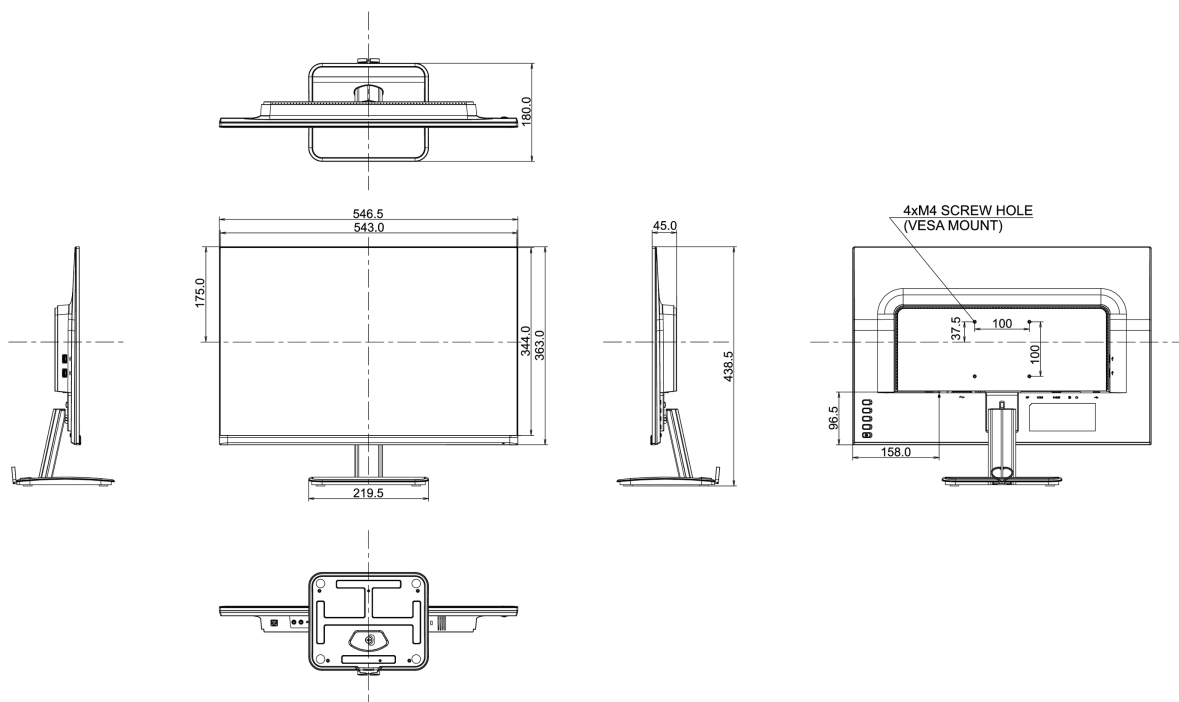

05 ACCESSORIES INCLUDED

Cables	power (1.8m), USB (1.8m), DP (1.8m)
Other	quick start guide, safety guide

06 POWER MANAGEMENT

Power supply unit	internal
Power supply	AC 100 - 240V, 50/60Hz
Power usage	28W typical, 0.5W stand by, 0.5W off mode

07 SUSTAINABILITY

Regulations	TCO, CB, CE, TÜV-Bauart, EAC, RoHS support, ErP, Energy Star , WEEE
Energy efficiency class	A
Other	REACH SVHC above 0.1%: Lead

08 DIMENSIONS / WEIGHT

Product dimensions W x H x D	546.5 x 438.5 x 180mm
Weight (without box)	3.9kg
EAN code	4948570116720

XU2595WSU

09 EU ENERGY EFFICIENCY LABEL

Manufacturer	iiyama
Model	ProLite XU2595WSU-B1