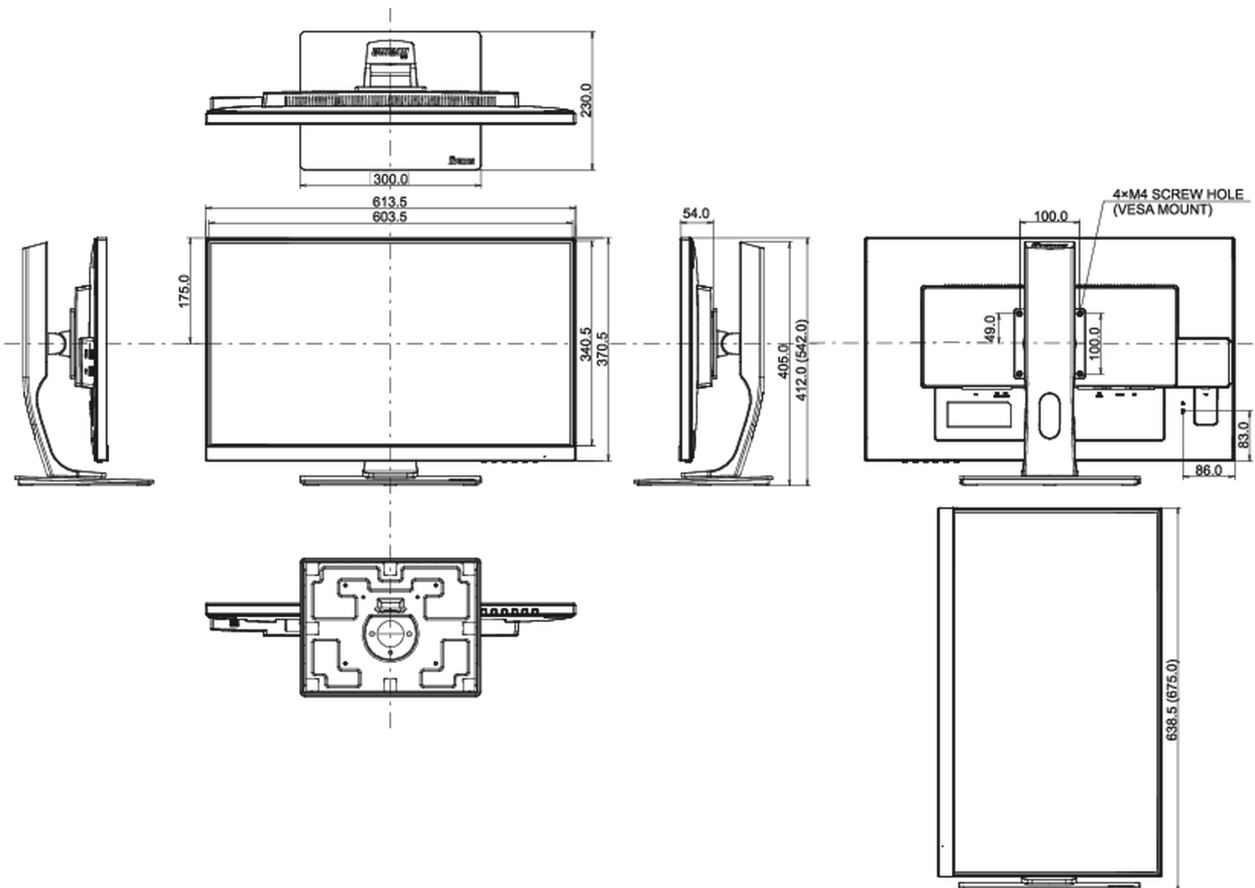

## 04 MECHANICAL

Display position adjustments	height, pivot (rotation), swivel, tilt
Height adjustment	130mm
Rotation (PIVOT function)	90°
Swivel stand	90°; 45° left; 45° right
Tilt angle	22° up; 5° down
VESA mounting	100 x 100mm

## 08 DIMENSIONS / WEIGHT

Product dimensions W x H x D	613.5 x 412 (542) x 230mm
Box dimensions W x H x D	745 x 455 x 207mm
Weight (without box)	7.2kg
Weight (with box)	8.6kg
EAN code	4948570116638

*All trademarks and registered trademarks acknowledged. E & O E. Specification subject to change without notice. All LCD's comply with ISO-9241-307:2008 in connection with pixel defects.*