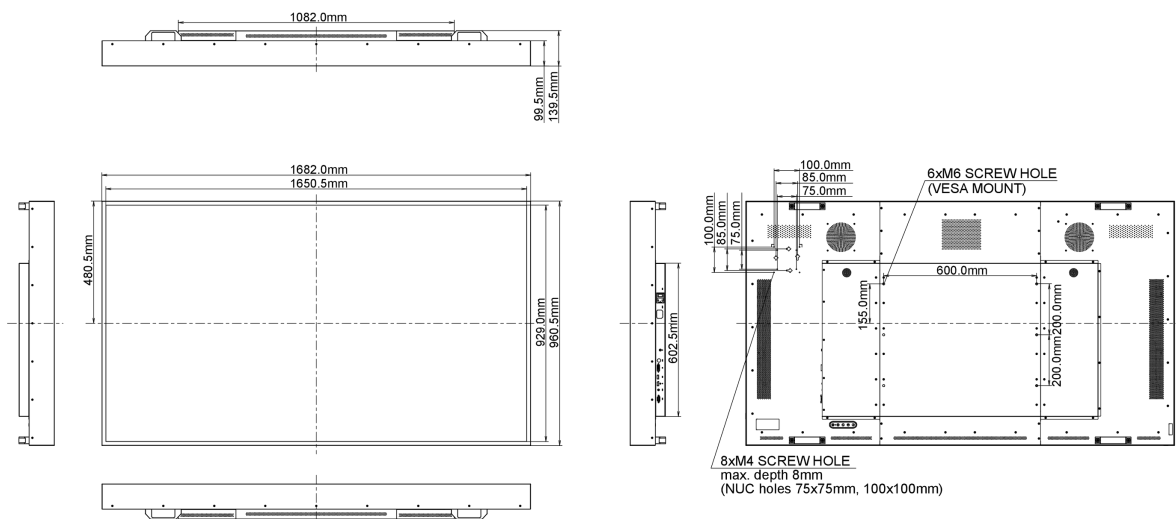

01 DISPLAY CHARACTERISTICS

Diagonal	75", 189.3cm
Panel	IPS M+ LED, matte finish
Native resolution	3840 x 2160 @60Hz (8.3 megapixel 4K UHD)
Aspect ratio	16:9
Brightness	3000 cd/m ² typical
Static contrast	1200:1 typical
Response time	8ms
Viewing zone	horizontal/vertical: 178°/178°, right/left: 89°/89°, up/down: 89°/89°
Colour support	1.07B 10bit
Horizontal Sync	30 - 83KHz
Vertical Sync	50 - 76Hz
Viewable area W x H	1649.7 x 927.9mm, 64.9 x 36.5"
Bezel width (sides, top, bottom)	15.7mm, 15.8mm, 15.8mm
Pixel pitch	0.429mm
Bezel colour and finish	black, matte

05 MECHANICAL

Orientation	landscape, portrait
VESA mounting	600 x 400mm, 600 x 200mm
Operation temperature range	0°C - 45°C
Storage temperature range	- 20°C - 60°C

MTBF

50.000 hours

06 ACCESSORIES INCLUDED

08 SUSTAINABILITY

Regulations	CB, CE, CU
Energy efficiency class	D
Other	REACH SVHC above 0.1%: Lead

09 DIMENSIONS / WEIGHT

Product dimensions W x H x D	1682.0 x 960.5 x 99.5mm
Box dimensions W x H x D	1903 x 1220 x 265mm
Weight (without box)	76kg
EAN code	4948570116782