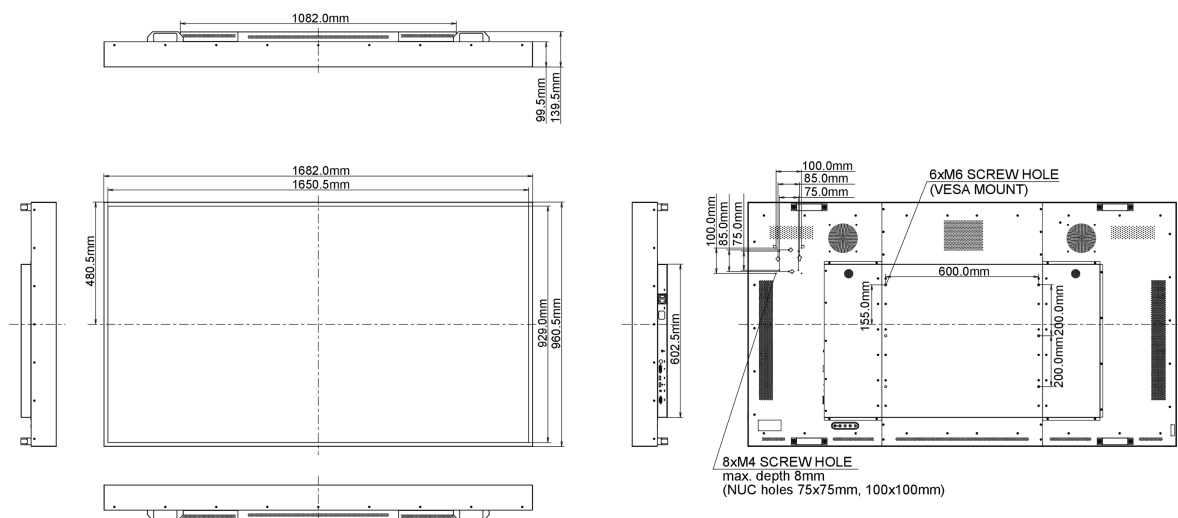

09 DIMENSIONES / PESO

Producto dimensiones W x H x D 1682.0 x 960.5 x 139.5mm

Dimensiones de la caja (ancho x alto x fondo) 1903 x 1220 x 265mm

Peso (sin caja) 76kg

Código EAN 4948570116782

All trademarks and registered trademarks acknowledged. E & O E. Specification subject to change without notice. All LCD's comply with ISO-9241-307:2008 in connection with pixel defects.