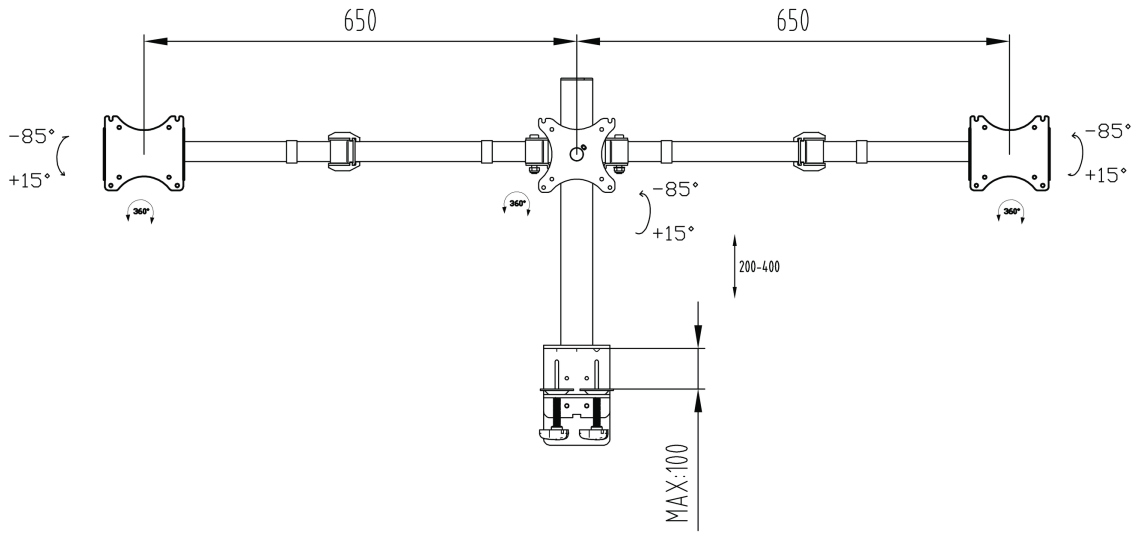

Simple and functional triple monitor arm

The iiyama DS1003C-B1 is a desk mount for three flat screens up to 27". Thanks to the arm you can create a triple monitor setup even if your desk space is very limited, and the cable management system helps to keep your workplace tidy. Broad adjustment capabilities, including tilt, height and rotation, the arm offers you to easily adjust the position of the screens to your preferences assuring a comfortable and ergonomic workspace.

01 TECHNICAL SPECIFICATION

Type	desk mount for desktop monitor
Number of screens	3
Desk monut	desk clamp or desk grommet
Screen size	10" - 27"
Height adjustment	200 - 400mm
Screen rotation	PIVOT 90°
Max weight capacity	10kg / monitor
VESA minimum	75 x 75mm
VESA maximum	100 x 100mm

02 DIMENSIONS / WEIGHT

EAN code

4948570032273

© IIYAMA CORPORATION. ALL RIGHTS RESERVED