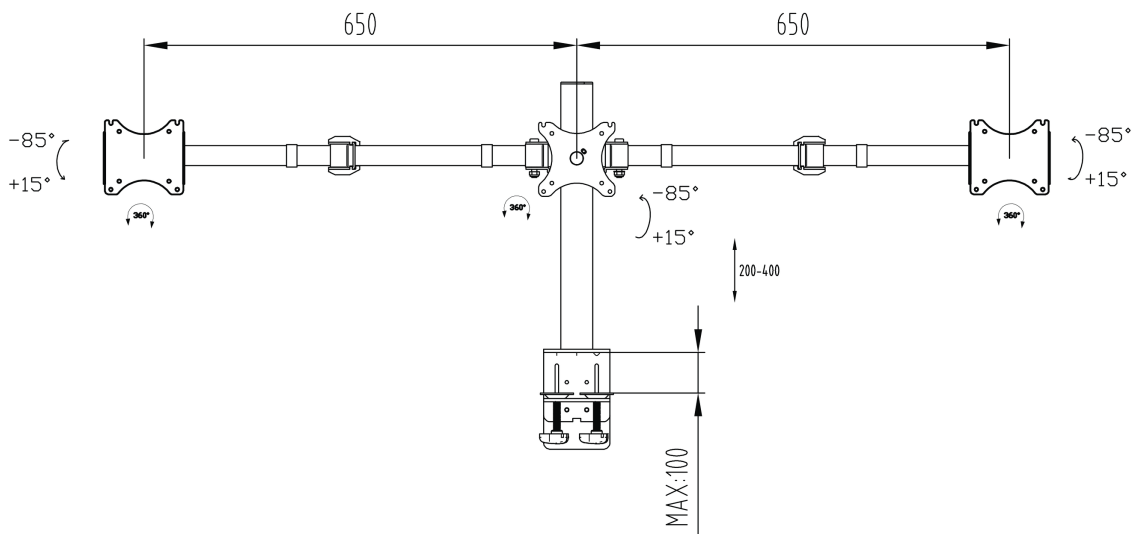

Simple and functional triple monitor arm

The iiyama DS1003C-B1 is a desk mount for three flat screens up to 27". Thanks to the arm you can create a triple monitor setup even if your desk space is very limited, and the cable management system helps to keep your workplace tidy. Broad adjustment capabilities, including tilt, height and rotation, the arm offers you to easily adjust the position of the screens to your preferences assuring a comfortable and ergonomic workspace.

01 TECHNICAL SPECIFICATION

Type	desk mount for desktop monitor
Number of screens	3
Desk monut	desk clamp or desk grommet
Screen size	10" - 27"
Height adjustment	200 - 400mm
Screen rotation	PIVOT 90°
Max weight capacity	10kg / monitor
VESA minimum	75 x 75mm
VESA maximum	100 x 100mm

02 DIMENSIONS / WEIGHT

EAN code

4948570032273

© IIYAMA CORPORATION. ALL RIGHTS RESERVED