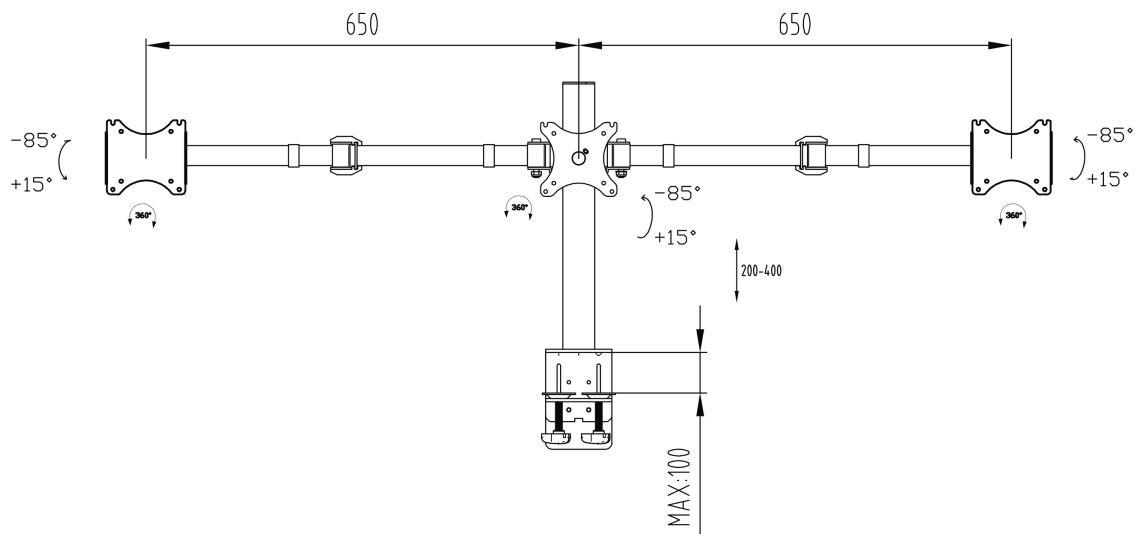

Simple and functional triple desktop arm

The iiyama DS1003C-B1 is a desk mount for three flat screens up to 27". Thanks to the arm you can create a triple monitor setup even if your desk space is very limited, and the cable management system helps to keep your workplace tidy. Broad adjustment capabilities, including tilt, height and rotation, the arm offers, allow you to easily adjust the position of the screens to your preferences assuring comfortable and healthy body posture.

01 TECHNIKAI PARAMÉTEREK

Típus	desk mount for desktop monitor
Képernyők száma	3
Asztali állvány	desk clamp or desk grommet
Képernyő mérete	10" - 27"
Magasság beállítása	200 - 400mm
Képernyő elforgatása	PIVOT 90°
Maximális teherbírás	10kg / monitor
VESA minimum	75 x 75mm
VESA maximum	100 x 100mm

02 MÉRETEK / SÚLY

EAN kód

4948570032273

All trademarks and registered trademarks acknowledged. E & O E. Specification subject to change without notice. All LCD's comply with ISO-9241-307:2008 in connection with pixel defects.