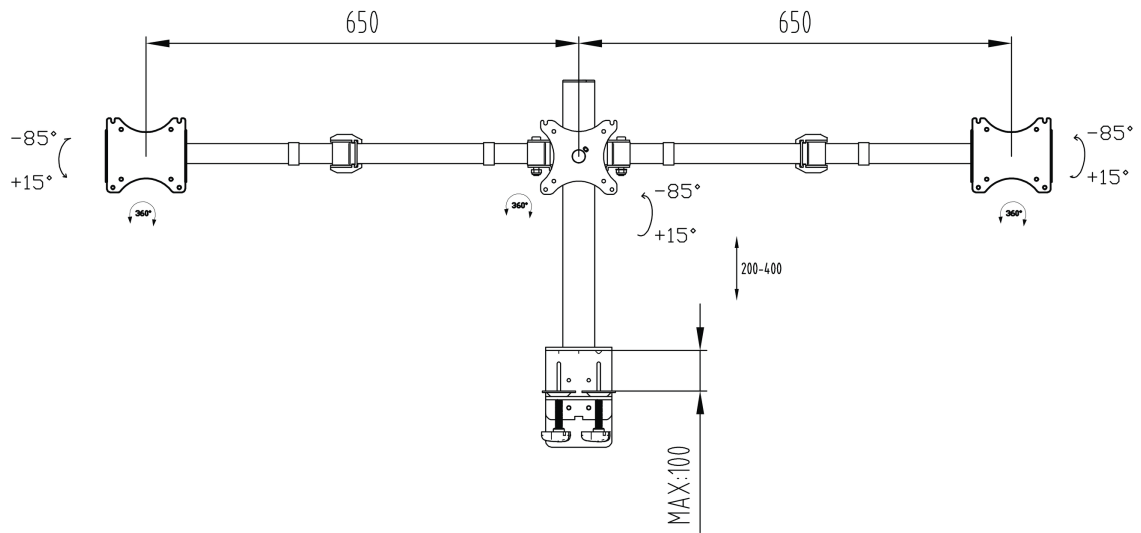

Simple and functional triple desktop arm

The iiyama DS1003C-B1 is a desk mount for three flat screens up to 27". Thanks to the arm you can create a triple monitor setup even if your desk space is very limited, and the cable management system helps to keep your workplace tidy. Broad adjustment capabilities, including tilt, height and rotation, the arm offers, allow you to easily adjust the position of the screens to your preferences assuring comfortable and healthy body posture.

01 TECHNIKAI PARAMÉTEREK

Típus	desk mount for desktop monitor
Képernyők száma	3
Asztali állvány	desk clamp or desk grommet
Képernyő mérete	10" - 27"
Magasság beállítása	200 - 400mm
Képernyő elforgatása	PIVOT 90°
Maximális teherbírás	10kg / monitor
VESA minimum	75 x 75mm
VESA maximum	100 x 100mm

02 MÉRETEK / SÚLY

EAN kód

4948570032273

All trademarks and registered trademarks acknowledged. E & O E. Specification subject to change without notice. All LCD's comply with ISO-9241-307:2008 in connection with pixel defects.