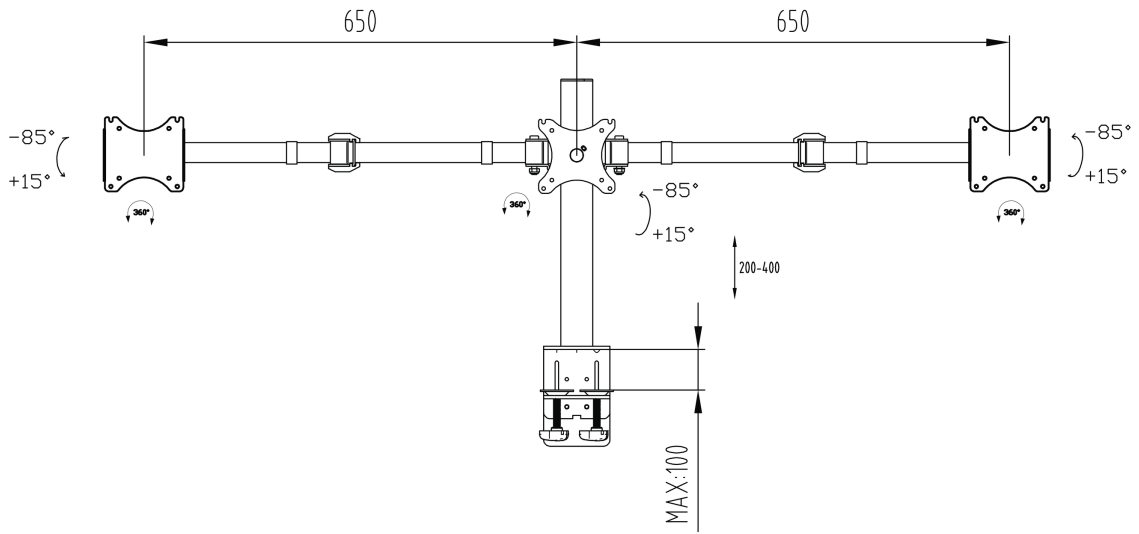

Simple and functional triple monitor arm

The iiyama DS1003C-B1 is a desk mount for three flat screens up to 27". Thanks to the arm you can create a triple monitor setup even if your desk space is very limited, and the cable management system helps to keep your workplace tidy. Broad adjustment capabilities, including tilt, height and rotation, the arm offers you to easily adjust the position of the screens to your preferences assuring a comfortable and ergonomic workspace.

01 TECHNICAL SPECIFICATION

Type	desk mount for desktop monitor
Number of screens	3
Desk monut	desk clamp or desk grommet
Screen size	10" - 27"
Height adjustment	200 - 400mm
Screen rotation	PIVOT 90°
Max weight capacity	10kg / monitor
VESA minimum	75 x 75mm
VESA maximum	100 x 100mm

02 DIMENSIONS / WEIGHT

EAN code

4948570032273

All trademarks and registered trademarks acknowledged. E & O E. Specification subject to change without notice. All LCD's comply with ISO-9241-307:2008 in connection with pixel defects.