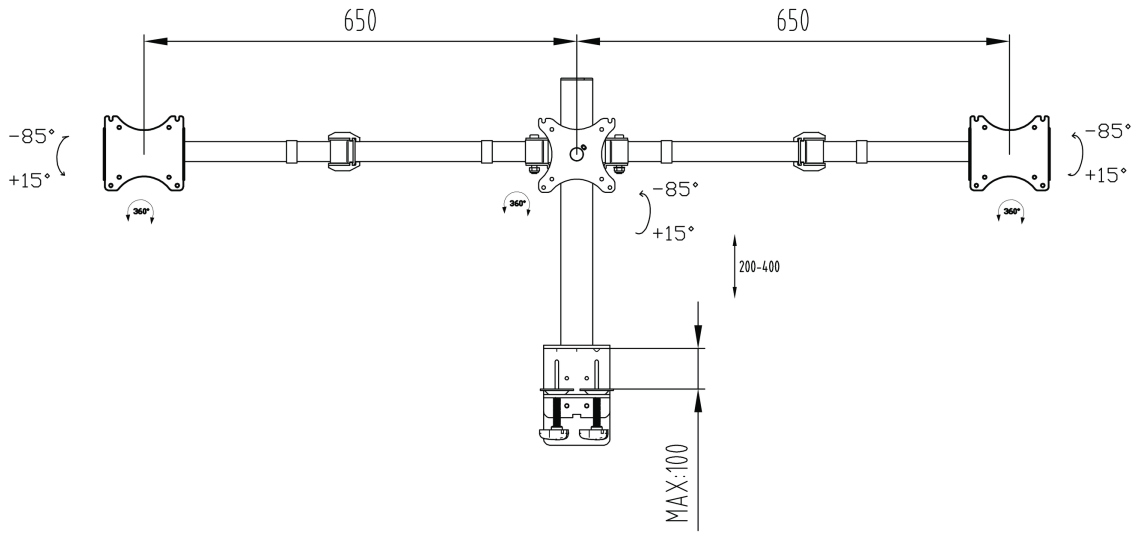

Simple and functional triple monitor arm

The iiyama DS1003C-B1 is a desk mount for three flat screens up to 27". Thanks to the arm you can create a triple monitor setup even if your desk space is very limited, and the cable management system helps to keep your workplace tidy. Broad adjustment capabilities, including tilt, height and rotation, the arm offers you to easily adjust the position of the screens to your preferences assuring a comfortable and ergonomic workspace.

01 TECHNICAL SPECIFICATION

Type	desk mount for desktop monitor
Number of screens	3
Desk monut	desk clamp or desk grommet
Screen size	10" - 27"
Height adjustment	200 - 400mm
Screen rotation	PIVOT 90°
Max weight capacity	10kg / monitor
VESA minimum	75 x 75mm
VESA maximum	100 x 100mm

02 DIMENSIONS / WEIGHT

EAN code

4948570032273

All trademarks and registered trademarks acknowledged. E & O E. Specification subject to change without notice. All LCD's comply with ISO-9241-307:2008 in connection with pixel defects.