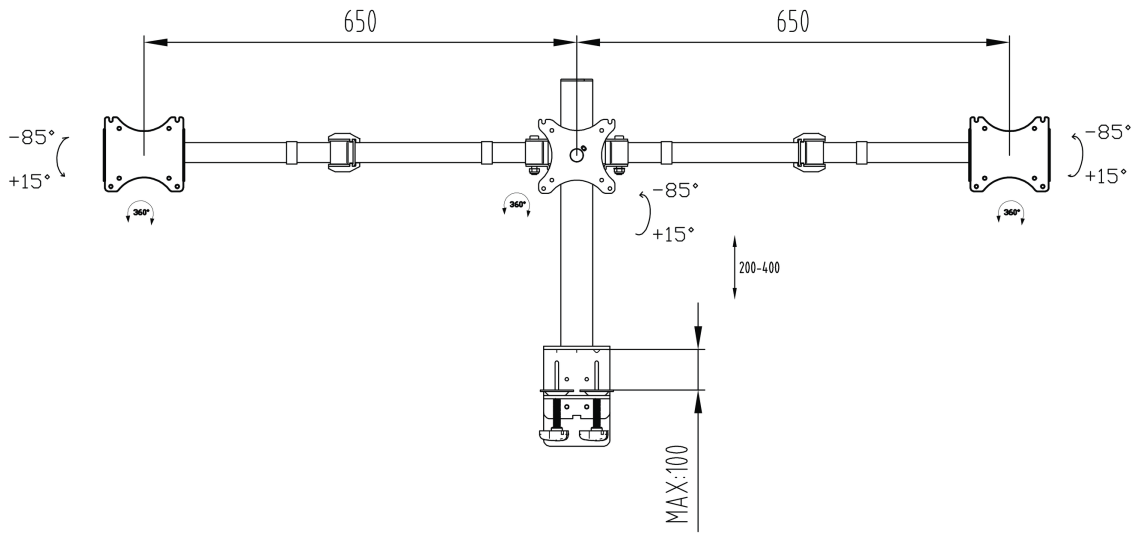

Simple and functional dual desktop arm

The iiyama DS1003C-B1 is a desk mount for three flat screens up to 27". Thanks to the arm you can create a triple monitor setup even if your desk space is very limited, and the cable management system helps to keep your workplace tidy. Broad adjustment capabilities, including tilt, height and rotation, the arm offers, allow you to easily adjust the position of the screens to your preferences assuring comfortable and healthy body posture.

01 ESPECIFICACIÓN TÉCNICA

Tipo	desk mount for desktop monitor
Número de pantallas	3
Soporte de escritorio	desk clamp or desk grommet
Tamaño de pantalla	10" - 27"
Ajuste de altura	200 - 400mm
Rotación de pantalla	PIVOT 90°
Peso máximo	10kg / monitor
VESA minimum	75 x 75mm
VESA maximum	100 x 100mm

02 DIMENSIONES / PESO

Código EAN

4948570032273

All trademarks and registered trademarks acknowledged. E & O E. Specification subject to change without notice. All LCD's comply with ISO-9241-307:2008 in connection with pixel defects.