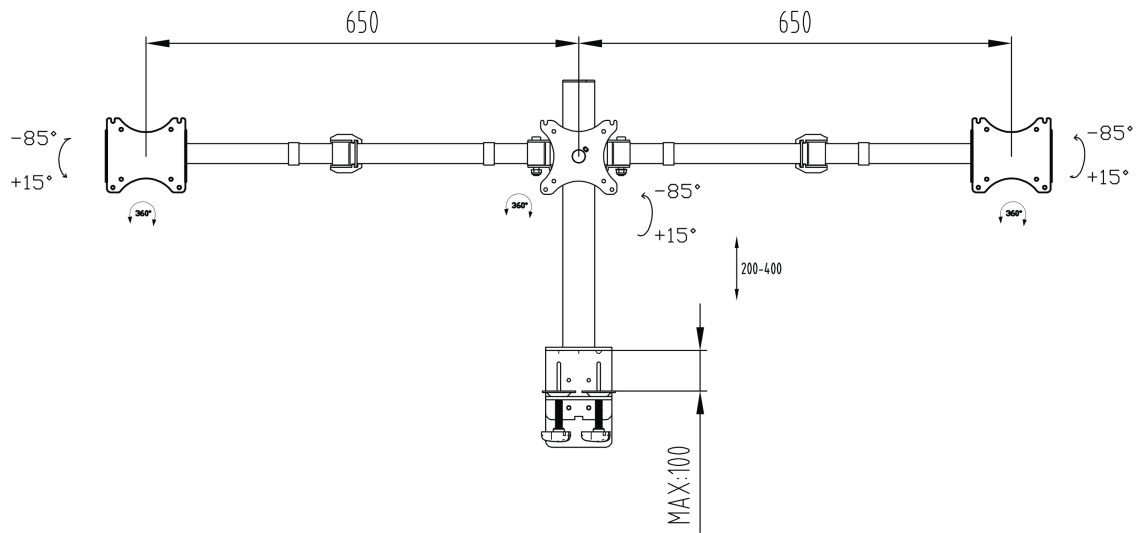

Simple and functional dual desktop arm

The iiyama DS1003C-B1 is a desk mount for three flat screens up to 27". Thanks to the arm you can create a triple monitor setup even if your desk space is very limited, and the cable management system helps to keep your workplace tidy. Broad adjustment capabilities, including tilt, height and rotation, the arm offers, allow you to easily adjust the position of the screens to your preferences assuring comfortable and healthy body posture.

01 ESPECIFICACIÓN TÉCNICA

Tipo	desk mount for desktop monitor
Número de pantallas	3
Soporte de escritorio	desk clamp or desk grommet
Tamaño de pantalla	10" - 27"
Ajuste de altura	200 - 400mm
Rotación de pantalla	PIVOT 90°
Peso máximo	10kg / monitor
VESA minimum	75 x 75mm
VESA maximum	100 x 100mm

02 DIMENSIONES / PESO

Código EAN

4948570032273

All trademarks and registered trademarks acknowledged. E & O E. Specification subject to change without notice. All LCD's comply with ISO-9241-307:2008 in connection with pixel defects.