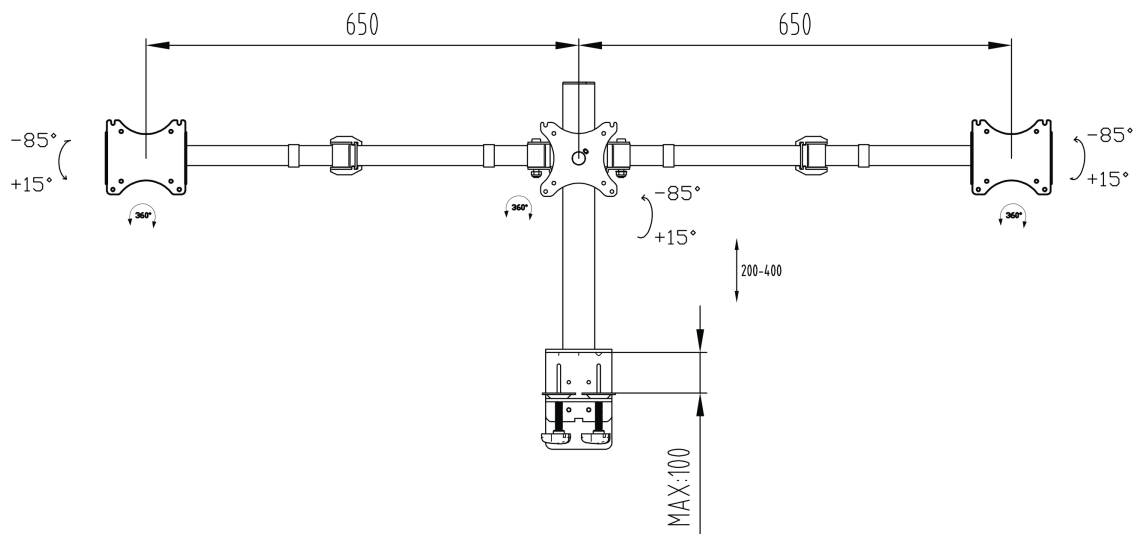

Simple and functional dual desktop arm

The iiyama DS1003C-B1 is a desk mount for three flat screens up to 27". Thanks to the arm you can create a triple monitor setup even if your desk space is very limited, and the cable management system helps to keep your workplace tidy. Broad adjustment capabilities, including tilt, height and rotation, the arm offers, allow you to easily adjust the position of the screens to your preferences assuring comfortable and healthy body posture.

01 ESPECIFICACIÓN TÉCNICA

Tipo	desk mount for desktop monitor
Número de pantallas	3
Soporte de escritorio	desk clamp or desk grommet
Tamaño de pantalla	10" - 27"
Ajuste de altura	200 - 400mm
Rotación de pantalla	PIVOT 90°
Peso máximo	10kg / monitor
VESA minimum	75 x 75mm
VESA maximum	100 x 100mm

02 DIMENSIONES / PESO

Código EAN

4948570032273

All trademarks and registered trademarks acknowledged. E & O E. Specification subject to change without notice. All LCD's comply with ISO-9241-307:2008 in connection with pixel defects.