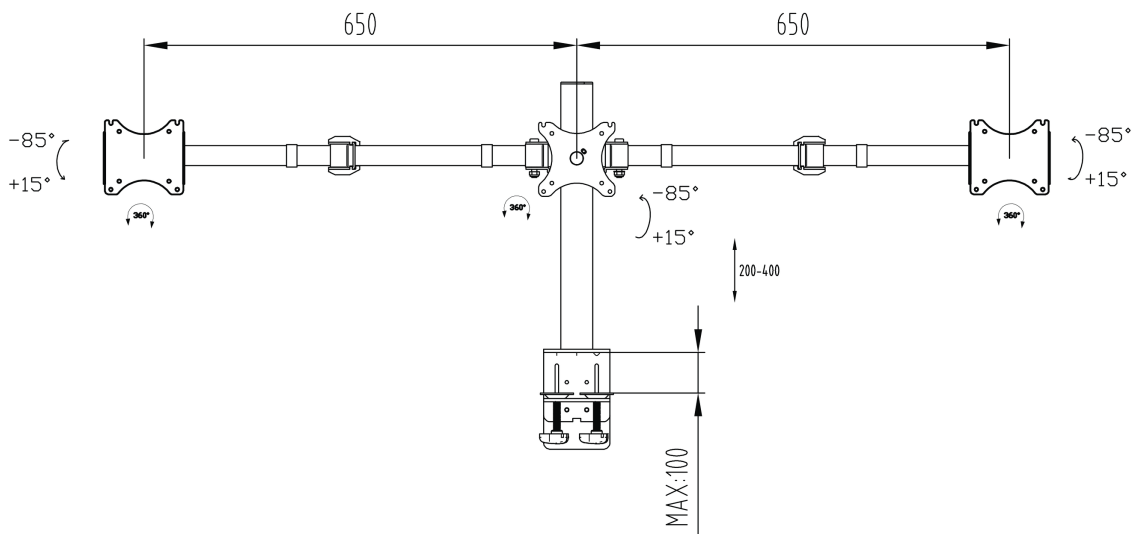

Simple and functional triple desktop arm

The iiyama DS1003C-B1 is a desk mount for three flat screens up to 27". Thanks to the arm you can create a triple monitor setup even if your desk space is very limited, and the cable management system helps to keep your workplace tidy. Broad adjustment capabilities, including tilt, height and rotation, the arm offers, allow you to easily adjust the position of the screens to your preferences assuring comfortable and healthy body posture.

01 TECHNICAL SPECIFICATION

| | |
|---------------------|--------------------------------|
| Type | desk mount for desktop monitor |
| Number of screens | 3 |
| Desk monut | desk clamp or desk grommet |
| Screen size | 10" - 27" |
| Height adjustment | 200 - 400mm |
| Screen rotation | PIVOT 90° |
| Max weight capacity | 10kg / monitor |
| VESA minimum | 75 x 75mm |
| VESA maximum | 100 x 100mm |

02 DIMENSIONS / WEIGHT

EAN code

4948570032273

All trademarks and registered trademarks acknowledged. E & O E. Specification subject to change without notice. All LCD's comply with ISO-9241-307:2008 in connection with pixel defects.