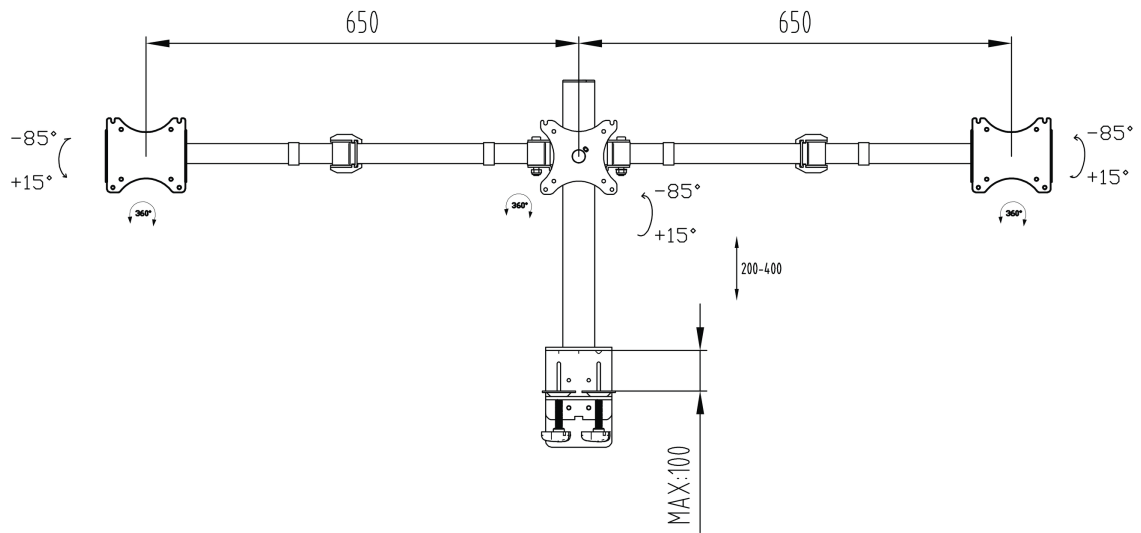

### Simple and functional triple desktop arm

The iiyama DS1003C-B1 is a desk mount for three flat screens up to 27". Thanks to the arm you can create a triple monitor setup even if your desk space is very limited, and the cable management system helps to keep your workplace tidy. Broad adjustment capabilities, including tilt, height and rotation, the arm offers, allow you to easily adjust the position of the screens to your preferences assuring comfortable and healthy body posture.

#### 01 TECHNICAL SPECIFICATION

Type	desk mount for desktop monitor
Number of screens	3
Desk monut	desk clamp or desk grommet
Screen size	10" - 27"
Height adjustment	200 - 400mm
Screen rotation	PIVOT 90°
Max weight capacity	10kg / monitor
VESA minimum	75 x 75mm
VESA maximum	100 x 100mm

## 02 DIMENSIONS / WEIGHT

EAN code

4948570032273

All trademarks and registered trademarks acknowledged. E & O E. Specification subject to change without notice. All LCD's comply with ISO-9241-307:2008 in connection with pixel defects.