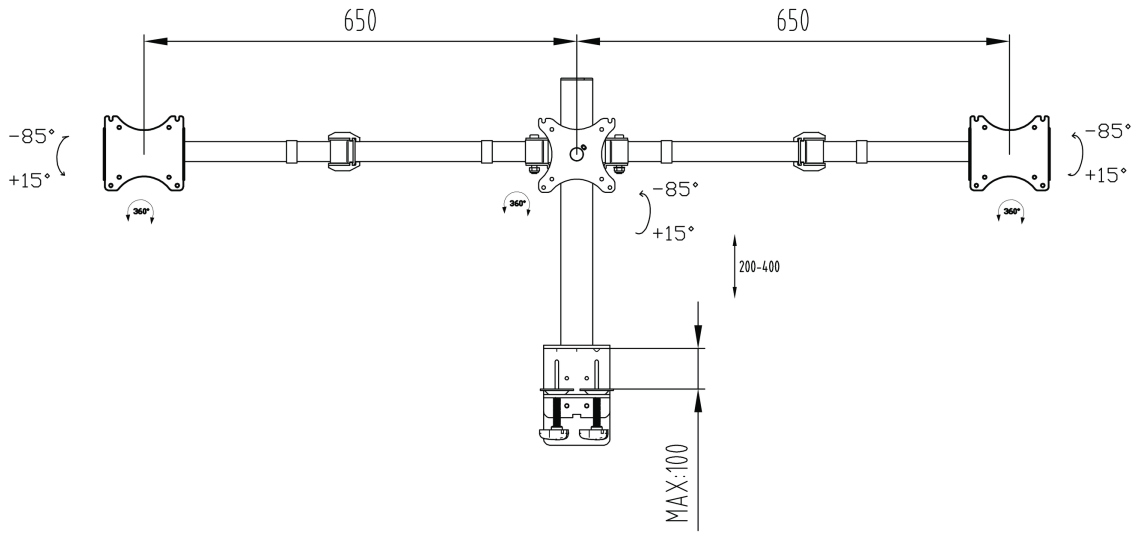

Simple and functional triple desktop arm

The iiyama DS1003C-B1 is a desk mount for three flat screens up to 27". Thanks to the arm you can create a triple monitor setup even if your desk space is very limited, and the cable management system helps to keep your workplace tidy. Broad adjustment capabilities, including tilt, height and rotation, the arm offers, allow you to easily adjust the position of the screens to your preferences assuring comfortable and healthy body posture.

01 TECHNICAL SPECIFICATION

| | |
|---------------------|--------------------------------|
| Type | desk mount for desktop monitor |
| Number of screens | 3 |
| Desk monut | desk clamp or desk grommet |
| Screen size | 10" - 27" |
| Height adjustment | 200 - 400mm |
| Screen rotation | PIVOT 90° |
| Max weight capacity | 10kg / monitor |
| VESA minimum | 75 x 75mm |
| VESA maximum | 100 x 100mm |

02 DIMENSIONS / WEIGHT

EAN code

4948570032273

All trademarks and registered trademarks acknowledged. E & O E. Specification subject to change without notice. All LCD's comply with ISO-9241-307:2008 in connection with pixel defects.