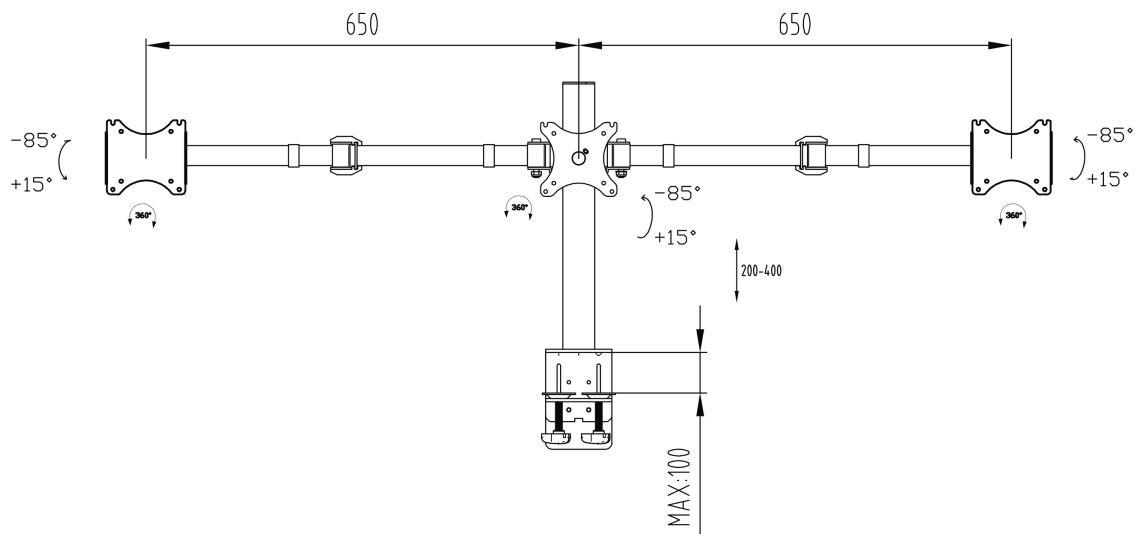

### Simple and functional triple desktop arm

The iiyama DS1003C-B1 is a desk mount for three flat screens up to 27". Thanks to the arm you can create a triple monitor setup even if your desk space is very limited, and the cable management system helps to keep your workplace tidy. Broad adjustment capabilities, including tilt, height and rotation, the arm offers, allow you to easily adjust the position of the screens to your preferences assuring comfortable and healthy body posture.

#### 01 TECHNICAL SPECIFICATION

Type	desk mount for desktop monitor
Number of screens	3
Desk monut	desk clamp or desk grommet
Screen size	10" - 27"
Height adjustment	200 - 400mm
Screen rotation	PIVOT 90°
Max weight capacity	10kg / monitor
VESA minimum	75 x 75mm
VESA maximum	100 x 100mm

## 02 DIMENSIONS / WEIGHT

EAN code

4948570032273

All trademarks and registered trademarks acknowledged. E & O E. Specification subject to change without notice. All LCD's comply with ISO-9241-307:2008 in connection with pixel defects.