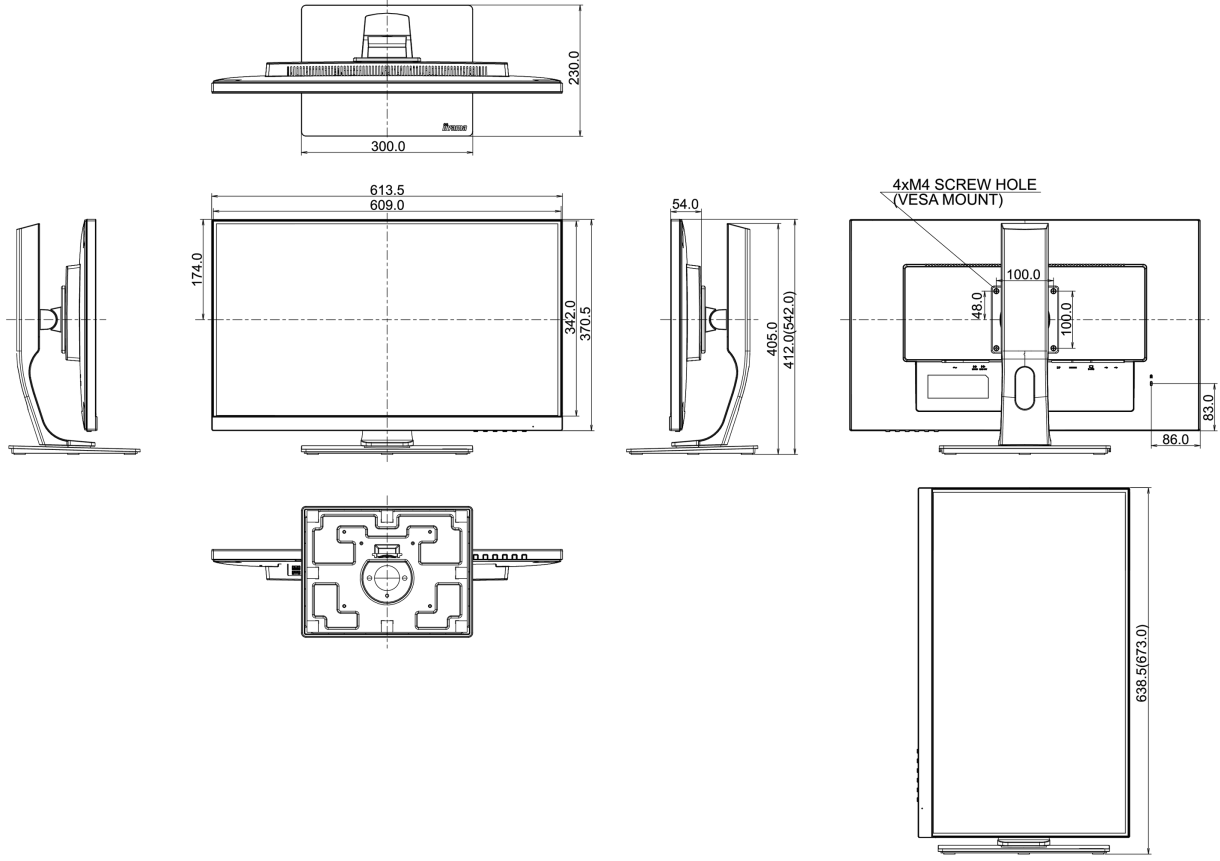

## 07 ÖLÇÜLER / AĞIRLIK

Ürün boyutları G x Y x D

613.5 x 412 (542) x 230mm

Ağırlık (kutu hariç)

7.3kg

EAN kodu

4948570116515

All trademarks and registered trademarks acknowledged. E & O E. Specification subject to change without notice. All LCD's comply with ISO-9241-307:2008 in connection with pixel defects.