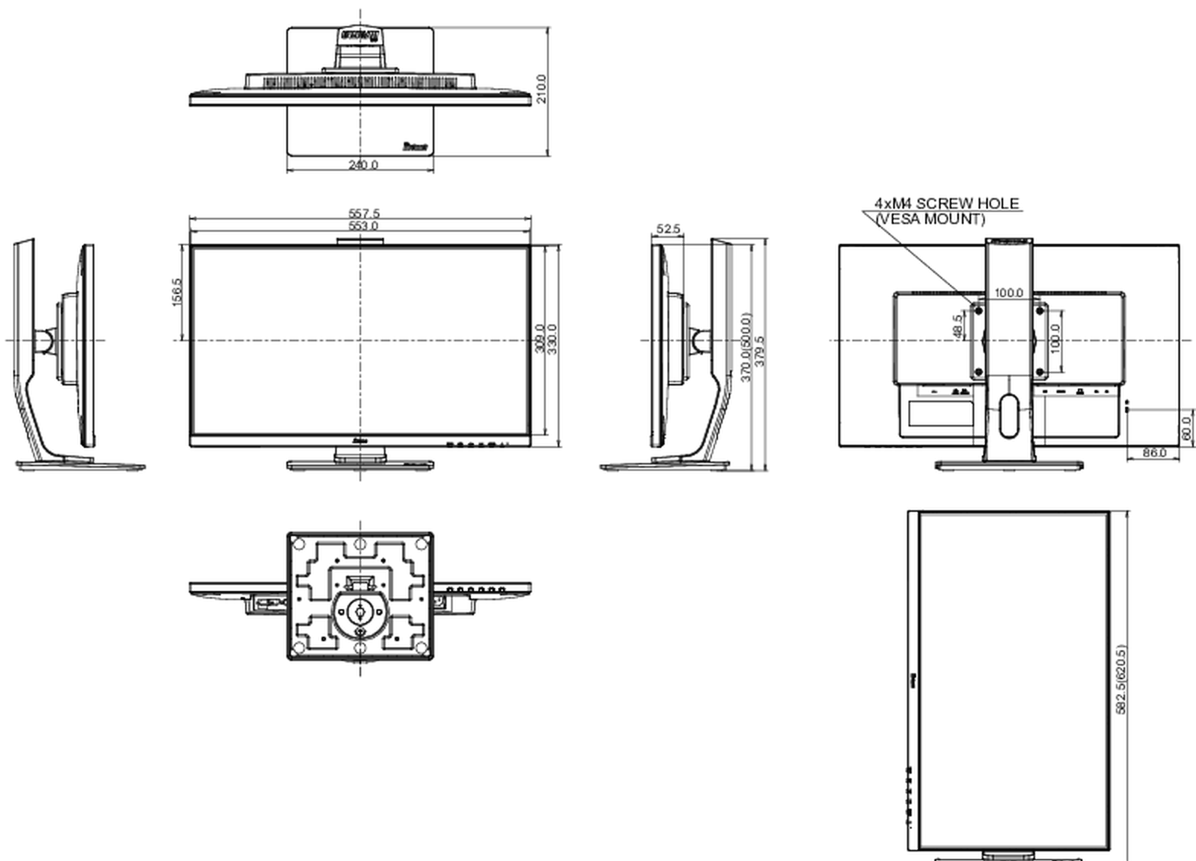

## 08 DIMENSIONS / WEIGHT

Product dimensions W x H x D	557.5 x 370 (500) x 210mm
Weight (without box)	5.2kg
EAN code	4948570116461

*All trademarks and registered trademarks acknowledged. E & O E. Specification subject to change without notice. All LCD's comply with ISO-9241-307:2008 in connection with pixel defects.*