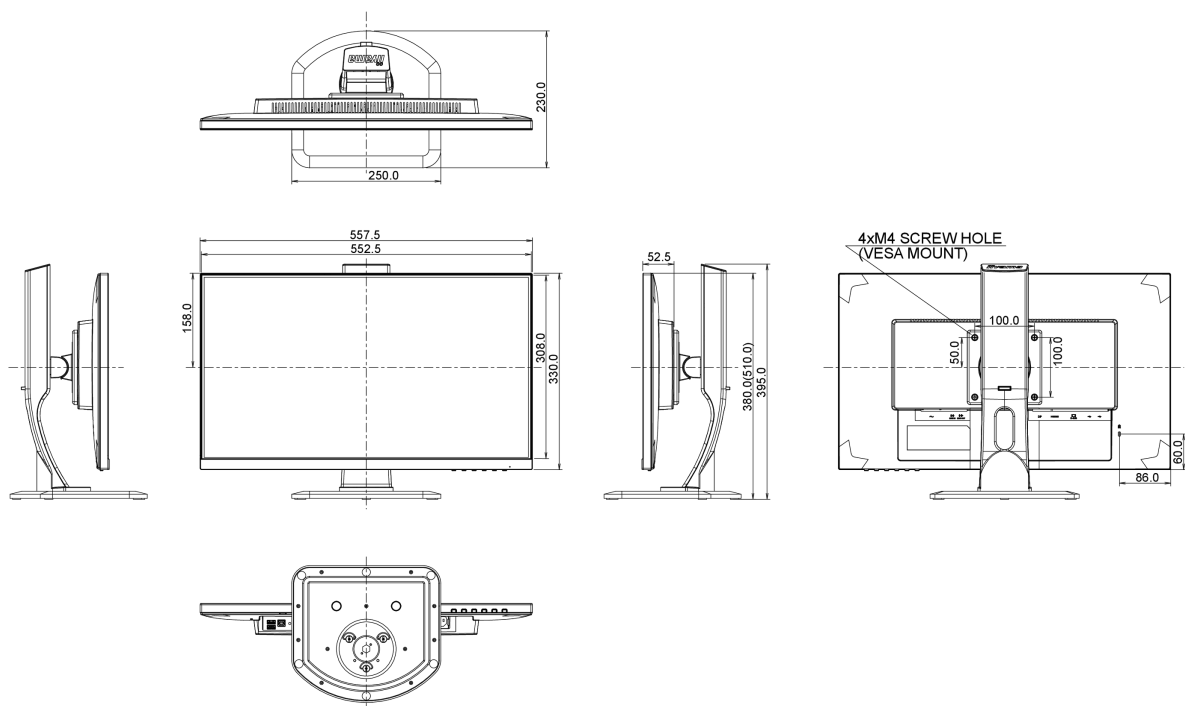

## 08 DIMENSIONS / WEIGHT

Product dimensions W x H x D	557.5 x 380 (510) x 230mm
Weight (without box)	5.2kg
EAN code	4948570116461

09 EU ENERGY EFFICIENCY LABEL

Manufacturer	iiyama
Model	G-Master GB2530HSU-B1
Power in Standby	0.5W stand by
Power in OFF Mode	0.5W off mode
Resolution	1920 x 1080