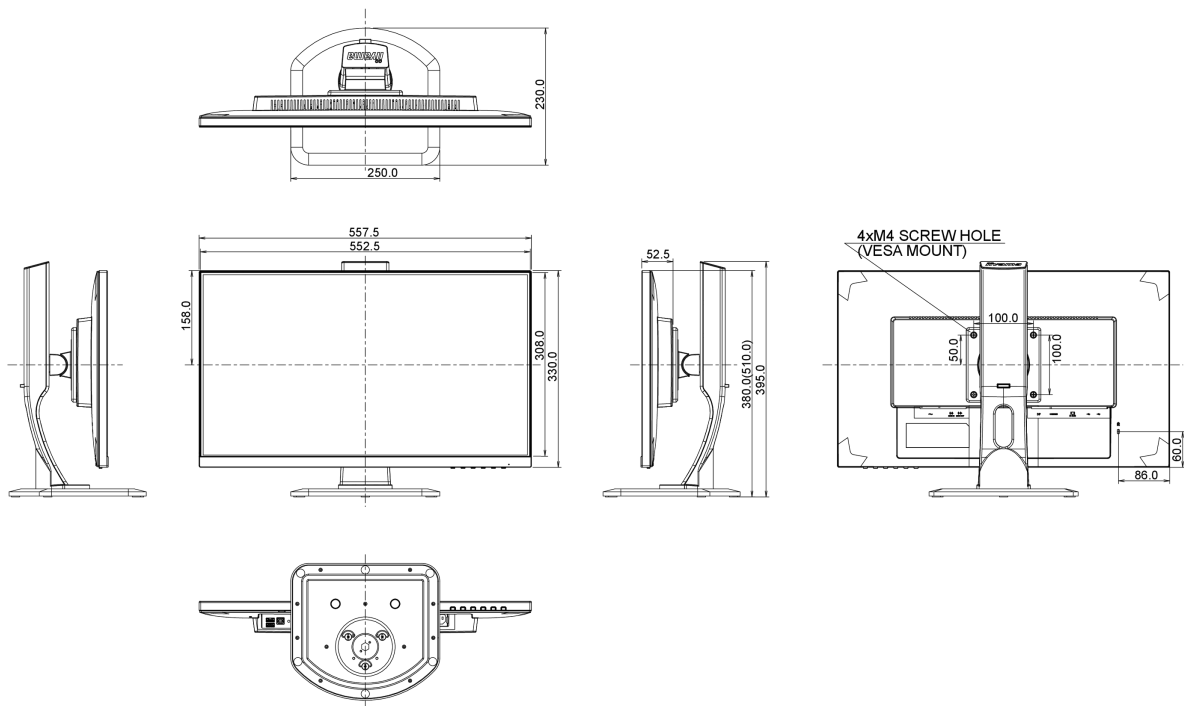

04 MECHANICAL

Display position adjustments	height, pivot (rotation), swivel, tilt
Height adjustment	130mm
Rotation (PIVOT function)	90°
Swivel stand	90°; 45° left; 45° right
Tilt angle	22° up; 5° down
VESA mounting	100 x 100mm

05 ACCESSORIES INCLUDED

Cables	power, USB, HDMI
Other	quick start guide, safety guide

06 POWER MANAGEMENT

Power supply unit	internal
Power supply	AC 100 - 240V, 50/60Hz
Power usage	18W typical, 0.5W stand by

08 DIMENSIONS / WEIGHT

Product dimensions W x H x D	557.5 x 380 (510) x 230mm
Weight (without box)	5.2kg
EAN code	4948570116461

09 EU ENERGY EFFICIENCY LABEL

Manufacturer	iiyama
Model	G-Master GB2530HSU-B1
Power in Standby	0.5W stand by
Resolution	1920 x 1080