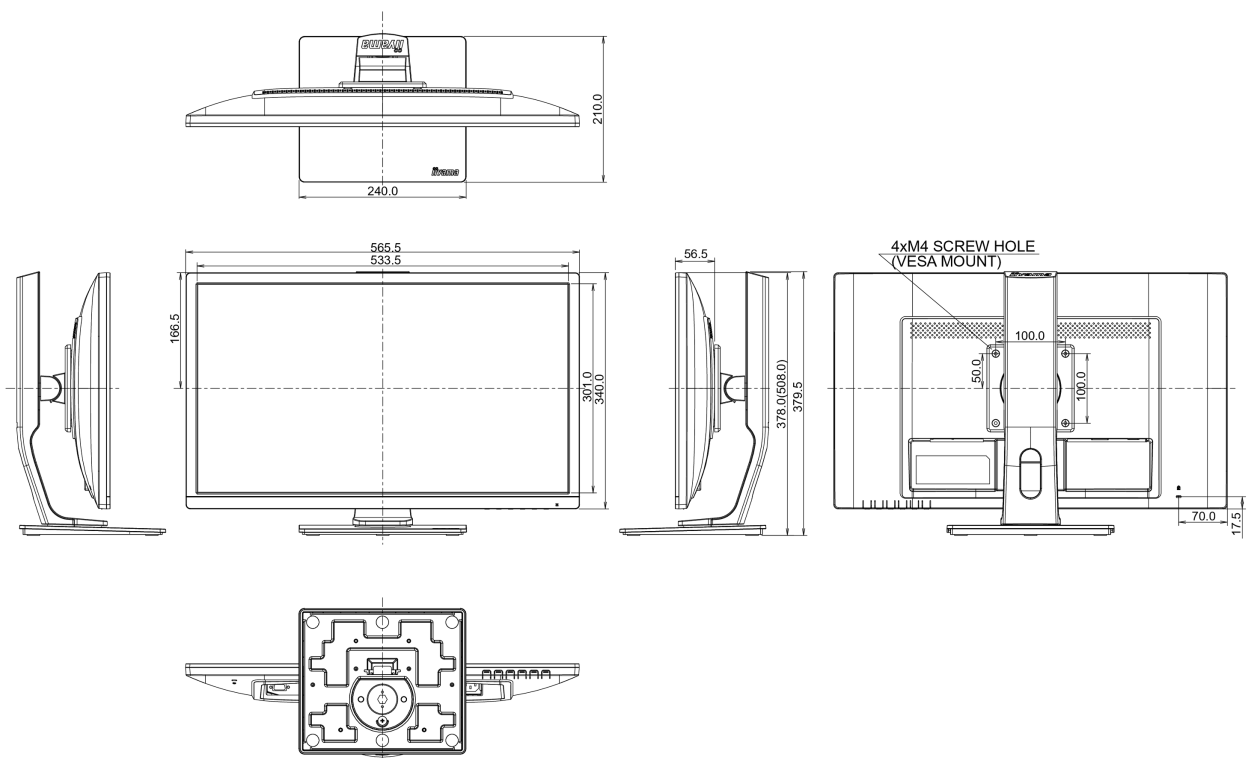

## 08 DIMENSIONS / WEIGHT

Product dimensions W x H x D

565.5 x 378 (516.5) x 210mm

Weight (without box)

5.1kg

EAN code

4948570116560