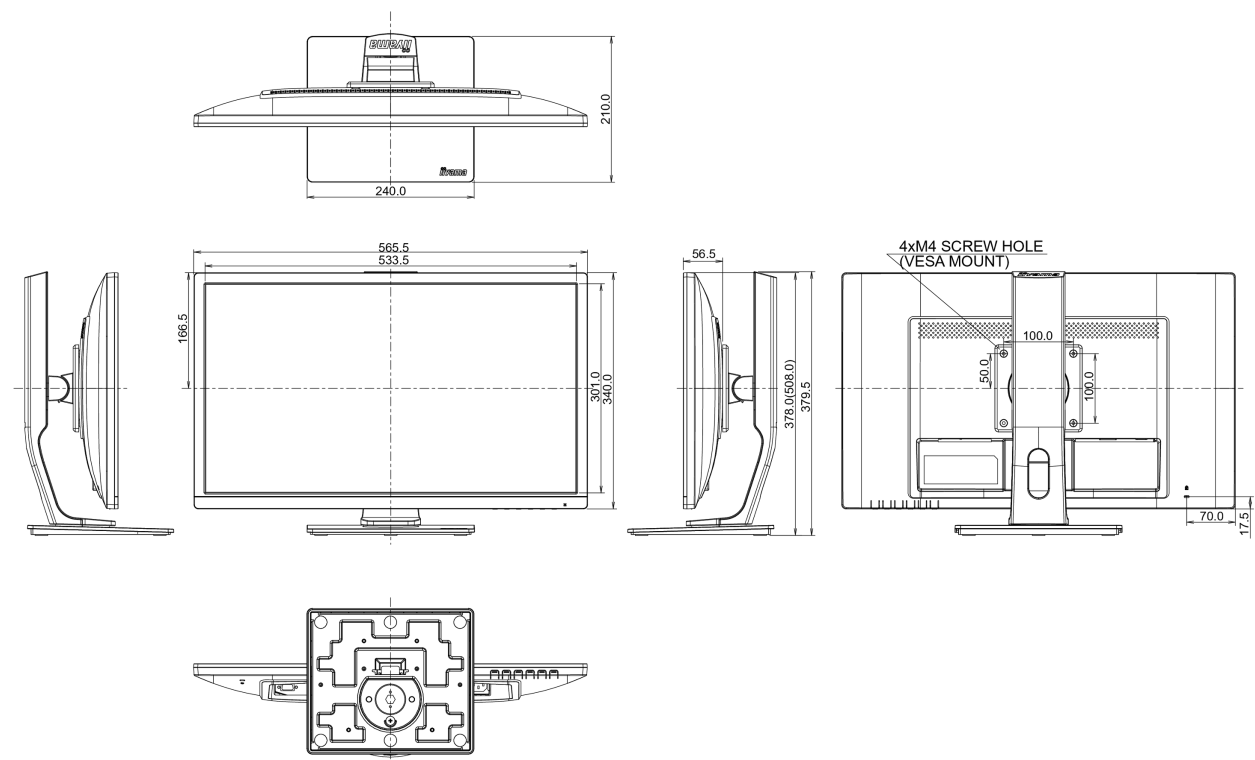

Other

quick start guide, safety guide

06 POWER MANAGEMENT

Power supply unit

internal

Power supply

AC 100 - 240V, 50/60Hz

Power usage

24.9W typical, 0.32W stand by, 0.27W off mode

07 SUSTAINABILITY

Regulations

TCO, CE, TÜV-GS, VCCI-B, PSE, RoHS support, ErP, WEEE, EPEAT, CU, REACH, ENERGY STAR® * (This model meets old ENERGY STAR® criteria only)

Energy efficiency class

A

Other

REACH SVHC above 0.1%: Lead

08 DIMENSIONS / WEIGHT

Product dimensions W x H x D

565.5 x 378 (516.5) x 210mm

Weight (without box)

5.1kg

EAN code

4948570116560

10 EU ENERGY EFFICIENCY LABEL

Manufacturer

iiyama

Model

ProLite B2482HS-B1

Energy efficiency class

A

Visible screen diagonal

61cm; 24"; (24" segment)