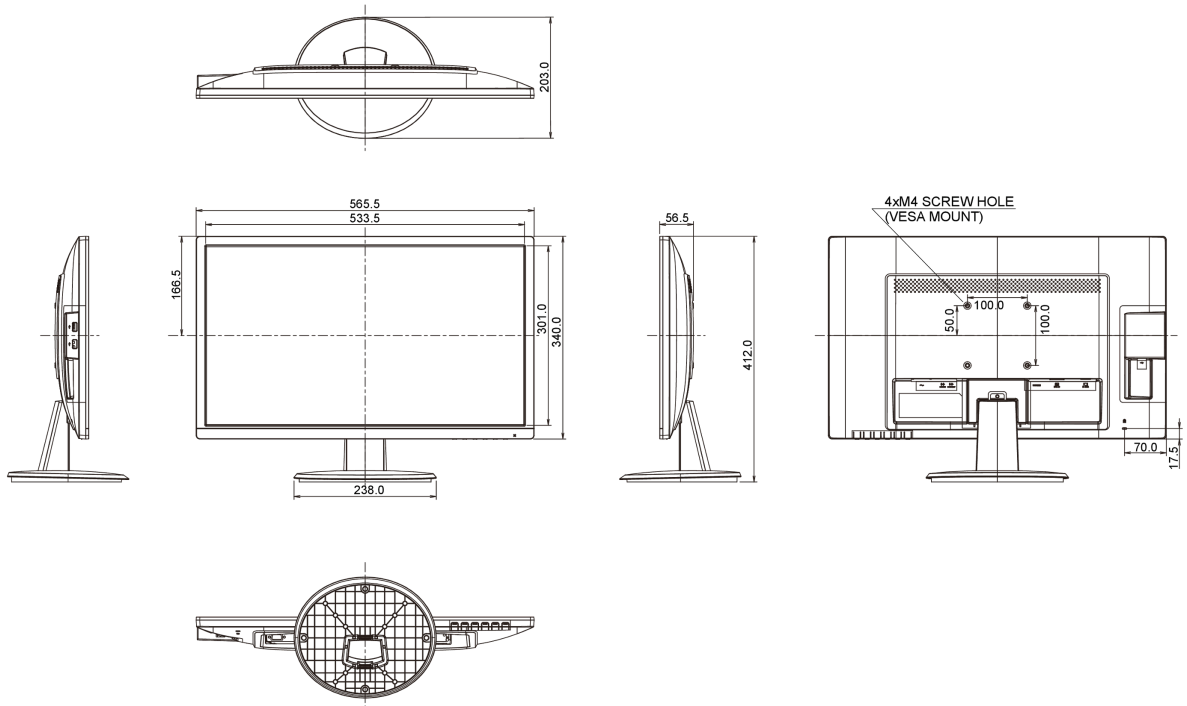

Power supply unit	internal
Power supply	AC 100 - 240V, 50/60Hz
Power usage	24.9W typical, 0.32W stand by, 0.27W off mode

07 SUSTAINABILITY

Regulations	TCO Certified, CE, TÜV-GS, VCCI-B, PSE, RoHS support, ErP, WEEE, EPEAT, CU, REACH, ENERGY STAR® * (*This model meets old ENERGY STAR® criteria only.)

REACH SVHC	above 0.1%: Lead

08 DIMENSIONS / WEIGHT

Product dimensions W x H x D	565.5 x 412 x 203mm

Weight (without box)	3.4kg

EAN code	4948570116553

© IYAMA CORPORATION. ALL RIGHTS RESERVED