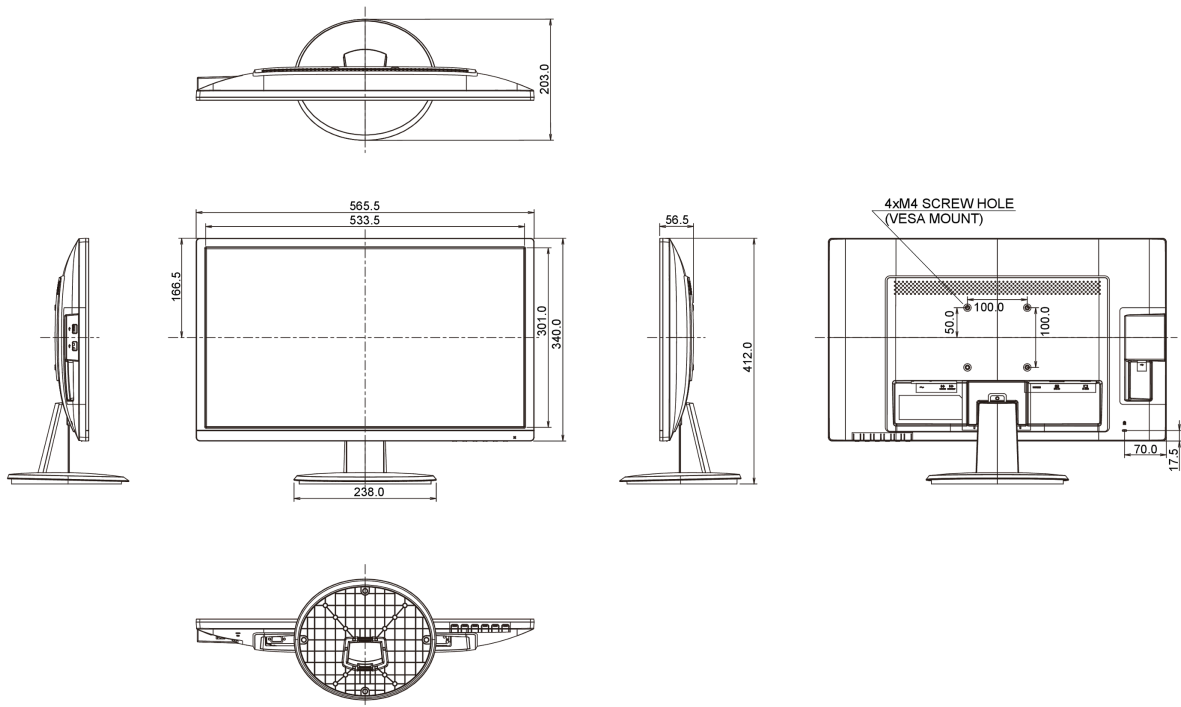

04 MECHANICAL

Display position adjustments	tilt
Tilt angle	22° up; 5° down
VESA mounting	100 x 100mm

05 ACCESSORIES INCLUDED

Cables	power (1.5m), DVI (1.5m), Audio (1.5m)
Other	quick start guide, safety guide

08 DIMENSIONS / WEIGHT

Product dimensions W x H x D	565.5 x 412 x 203mm
Weight (without box)	3.4kg
EAN code	4948570116553

09 EU ENERGY EFFICIENCY LABEL

Manufacturer	iiyama
Model	ProLite E2482HS-B1
Energy efficiency class	A
Visible screen diagonal	61cm; 24"; (24" segment)
ON mode power consumption	24.9W
Annual energy consumption	36kWh/annum*
Power in Standby	0.5W stand by
Power in OFF Mode	0.5W off mode
Resolution	1920 x 1080