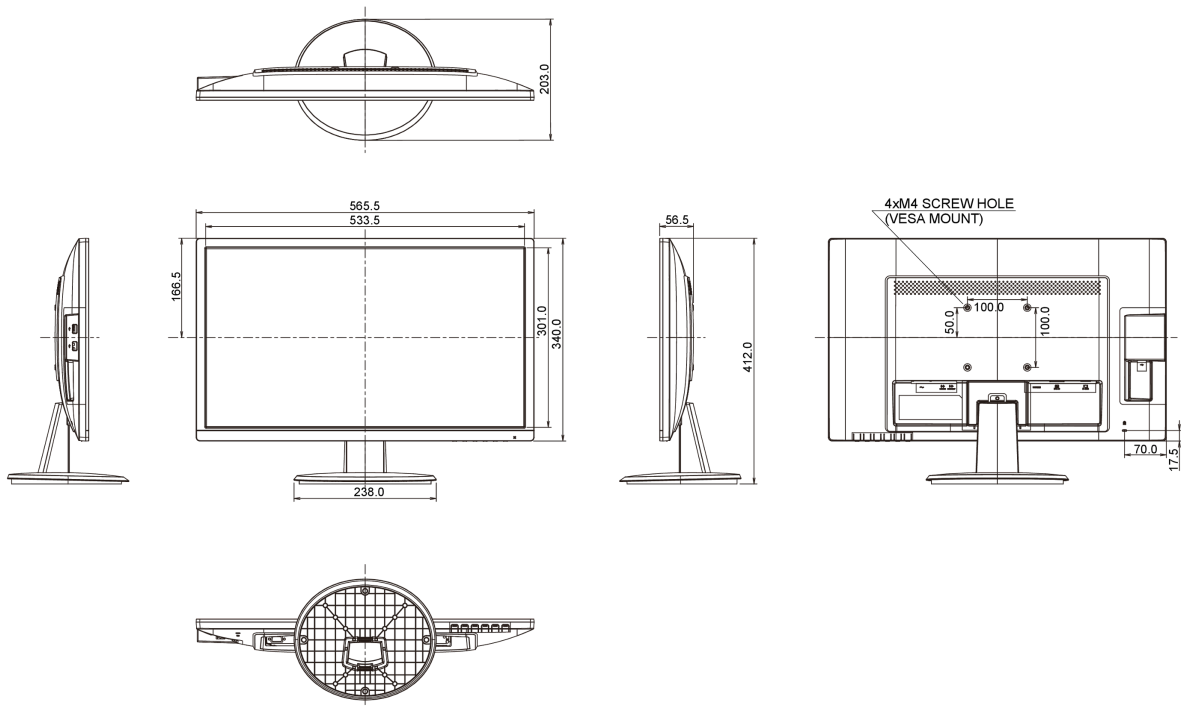

04 MECHANICAL

Display position adjustments	tilt
Tilt angle	22° up; 5° down
VESA mounting	100 x 100mm

05 ACCESSORIES INCLUDED

Cables	power (1.5m), DVI (1.5m), Audio (1.5m)
Other	quick start guide, safety guide

06 POWER MANAGEMENT

Power supply unit	internal
Power supply	AC 100 - 240V, 50/60Hz
Power usage	24W typical, 0.5W stand by

07 SUSTAINABILITY

Regulations	TCO, CE, TÜV-GS, VCCI-B, PSE, RoHS support, WEEE
Energy efficiency class	A
Other	REACH SVHC above 0.1%: Lead

08 DIMENSIONS / WEIGHT

Product dimensions W x H x D	565.5 x 412 x 203mm
Weight (without box)	3.4kg
EAN code	4948570116553

09 EU ENERGY EFFICIENCY LABEL

Manufacturer	iiyama
Model	ProLite E2482HS-B1
Energy efficiency class	A
Visible screen diagonal	61cm; 24"; (24" segment)
ON mode power consumption	24.9W
Annual energy consumption	36kWh/annum*
Power in Standby	0.5W stand by
Resolution	1920 x 1080